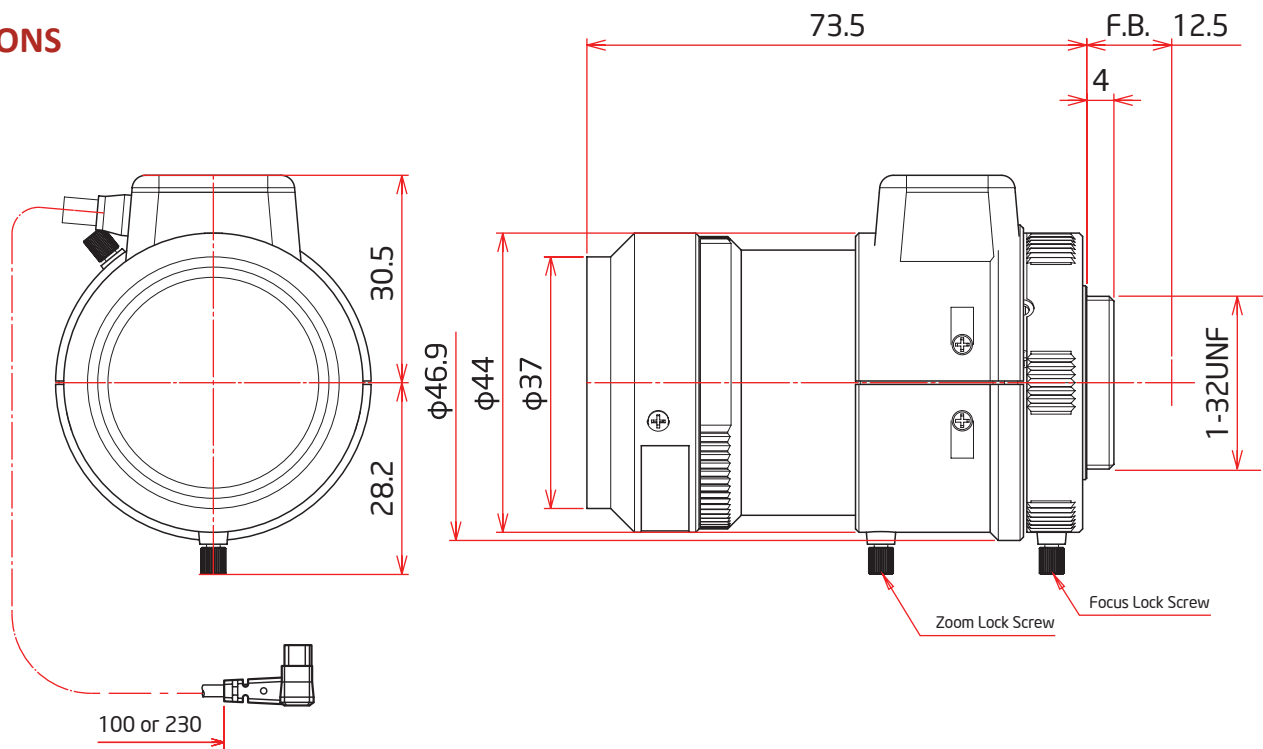

**1/2.7" 5MP Day/Night, Vari-focal, Aspherical, DC Auto-Iris/F, Z: Manual 8-50mm F-1.6 CS-Mount**

Compatible with 1/2.7", 1/3", 1/4" Cameras

## SPECIFICATIONS

<b>Focal Length</b>	8.0 - 50mm	<b>Operation</b>	<b>Focus</b>	Manual
<b>Maximum Relative Aperture</b>	1:1.6		<b>Zoom</b>	Manual
<b>Iris</b>	F1.6 - 360 (With ND Spot Filter)		<b>Iris</b>	IG (Auto Close System)
<b>Zoom Ratio</b>	6.25 X			Close to Open : Less than 3.0 V
<b>Angular Field of View</b>	38.7° x 28.6° at 8.0mm 6.4° x 4.8° at 80mm			Open to Close : More than 0.5 V
<b>Image Format</b>	5.4 x 4.0mm (Ø6.7 mm)	<b>Operation Temperature</b>		- 10 °C ~ 50 °C / 14 °F ~ 122 °F
<b>Optical Back Focal Distance</b>	More than 10.3mm (In Air)	<b>Mount</b>		CS-Mount (Adjustable Lens Position)
<b>Flange Back</b>	12.5mm	<b>Front Thread</b>		52mm P0.75
		<b>Size, Weight</b>		Ø41.3 x 46.2 (H) x 59.4(D) mm, Approx.101g

## DIMENSIONS

UNIT: mm