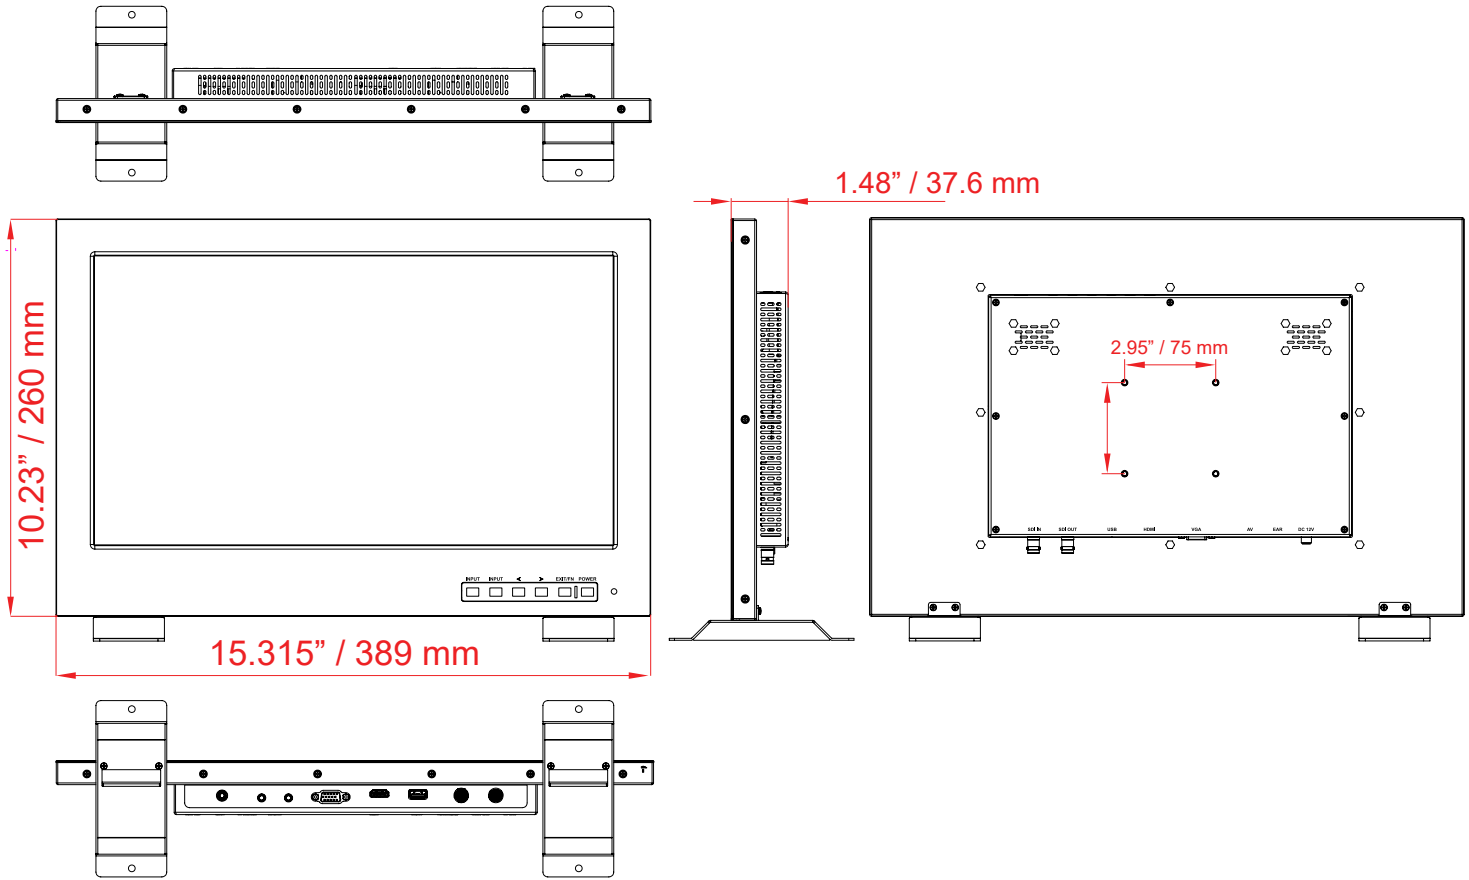

With Audio Level Meter turned on, it is used to monitor current audio output and avoid being indifferent after an audio interruption as well as keep the sound within a reasonable DB range.

MODEL #		VZ-156LED-HDR
DISPLAY		
Screen Size		15.6"
Max. Resolution		1920 x 1080 (Full HD) IPS pixel
Pixel Pitch		0.17925 mm x 0.17925 mm
Brightness		1000 cd/m ² (Typical)
Contrast Ratio		1000 : 1
Aspect Ratio		16 : 9
Viewing Angle (H/V)		178° / 178°
Color Space		101% Rec. 709
HDR		ST2084 300/1000/10000/HLG
INTERFACE		
3G-SDI In / Out		1 / 1 (Loopthrough)
HDMI 1.4b In		1
VGA		1
AV		1
Input Format		
SD-SDI/HD-SDI/3G-SDI (Level A&B)		1080p (24/25/30/50/60p), 1080i (50/60p), 720p(50/60p)
HDMI		2160p (24/25/30p), 1080p (24/25/30/50/60p), 1080i (50/60p), 720p(50/60p)
AUDIO		
Built in speaker		1W x 2
SDI		16ch 48kHz 24 bit
HDMI		8ch 24 bit
Ear Jack		3.5 mm - 2ch 48kHz 24 bit
DIMENSIONS & WEIGHT		
Outline Dimension	(W x H x D) (inch)	15.31 x 10.23 x 1.48"
	(W x H x D) (mm)	389 x 260 x 37.6 mm
Net Weight		6.32 lbs (2.87 kg)
GENERAL		
Power	Electrical Ratings	DC 12~24V
	Consumption	≤ 24 W (15V)
Warranty		2 Years
Operating Temperature		-22 ~ 158°F / -30 ~ 70°C
Humidity at High Operating Temperature		90% RH for 240 hrs, TA=+ 140°F (60°C)
Storage Temperature		-4 ~ 140°F / -20 ~ 60°C
Battery Plate		V-mount / Anton Bauer mount (Option)
Package Include		12V DC Adapter x 1, Manual x 1, VGA Cablex1, HDMI A/A Cable x1, AV Cable x1, Rack Mount Bracket Set x1, Desktop Stand Set x 1

Contact ViewZ

- Address : 177 W. Orangethorpe Ave., Placentia, CA 92870
- Phone : (714) 996-1177, Fax : (714) 996-1138
- Sales : sales@viewzusa.com

DIMENSIONS

INTERFACE

1. 3G-SDI IN
2. 3G-SDI OUT
3. USB IN
4. HDMI IN
5. VGA IN
6. AV (3.5mm) IN
7. PC STEREO IN
8. DC 12V IN