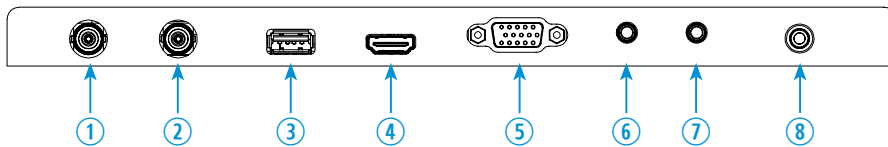

VZ-156LED-HDR ADVANTAGES

- HDR supports HDR10-300 / HDR-1000 / HDR-10000 / HLG under SDI and HDMI modes
- Markers - Center Marker and Safety Markers
95%, 93%, 90%, 88%, 85%, 80%
- Aspect Ratio - Full, 1.85 : 1, 2.35 : 1, 4 : 3, 3 : 2
- Zoom - x1.5, x2, x3, x4
- Image Flip - H, V, H & V
- Freeze On & Off
- Front Function Button enable to assign one of functions - Center Marker, Display Scan, Aspect Ratio, Freeze, HDR and Image Flip

Contact ViewZ

- Address : 177 W. Orangethorpe Ave., Placentia, CA 92870
- Phone : (714) 996-1177, Fax : (714) 996-1138
- Sales : sales@viewzusa.com

DIMENSIONS

INTERFACE

1. 3G-SDI IN
2. 3G-SDI OUT
3. USB IN
4. HDMI IN
5. VGA IN
6. AV (3.5mm) IN
7. PC STEREO IN
8. DC 12V IN