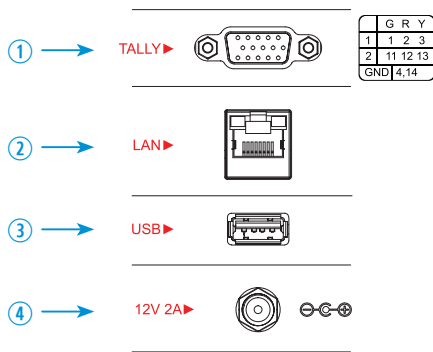

A 1920x1200 resolution & use 7" IPS panel with wide viewing angles 160°x160°

Audio meters are used to measure the level of an audio signal.

MODEL #		VZ-070RM-4K
<b>DISPLAY</b>		
Screen Size	7" (IPS Panel) x 2	
Max. Resolution	1920 x 1200 pixel	
Pixel Pitch	0.07875 x 0.07875 mm	
Brightness	400 cd/m <sup>2</sup> (Typical)	
Contrast Ratio	2000 : 1	
Aspect Ratio	16 : 10	
Viewing Angle (H/V)	160° / 160°	
<b>INTERFACE</b>		
3G SDI In / Out	(1 / 1) x 2	
HDMI (2.0) In / Out	(1 / 1) x 2	
RJ-45 (Remote Control)	1	
<b>INPUT FORMAT</b>		
SDI	SMPTE 425M-Level A	1080p / 60,59.94,50 1920 x 1080i / 60,59.94,50
	SMPTE-274M	1920 x 1080p / 30,29.97,25,24,23.98 pfs 1920 x 1080i / 60,59.94,50
	SMPTE-292M	1280 x 720p / 60,59.94,50
	SMPTE-296M	480i / 59.94
	ITU-R BT.656	576i / 50
HDMI		2160p / 60, 50, 30, 25, 24
		1080p / 60, 50, 30, 25, 24
		1080i / 60, 50
		720p / 60, 50
<b>DIMENSIONS</b>		
Outline Dimension	(W x H x D) (inch)	18.89 x 5.18 x 1.15"
	(W x H x D) (mm)	480 x 131.6 x 29.3 mm
Net Weight	4.84 lb / 2.2 kg	
<b>GENERAL</b>		
Power	Electrical Ratings	DC 12~24V (AC 100 ~ 240V)
	Consumption	≤ 16 W
Warranty	2 Years	
Operating Temperature	32 ~ 122°F / 0 ~ 50°C	
Humidity at High Operating Temperature	10 ~ 90% RH	
Storage Temperature	-4 ~ 158°F / -20 ~ 70°C	
Package Include	Manual x 1, Tally Cable x 1, Power Adapter x 1	

### VZ-070RM-4K ADVANTAGES

- 7" Dual IPS Panel | LED Backlight Adjustment
- One Front Assignable Function Button | Tally (Red, Green) Support
- HDR (HLG/ST 2064 300/1000/10000 ) Supported
- Aspect Ratio - Full, 16:9, 4:3, 1.85:1, 2.35:1
- Time Code, Peaking, Freeze, Overscan
- False Color, Histogram, Exposure, Check Field
- Audio Level Meter
- Pixel to Pixel On/Off
- Screen Color Mode: Blue, Red, Green & Mono
- Zoom - Off, x2, x4, x6, x8

### DIMENSIONS

### INTERFACE

1. Tally
2. RJ45 - Remote Control
3. USB IN
4. DC 12V IN
5. HDMI IN x OUT
6. 3G-SDI IN x OUT
7. HDMI IN x OUT
8. 3G-SDI IN x OUT