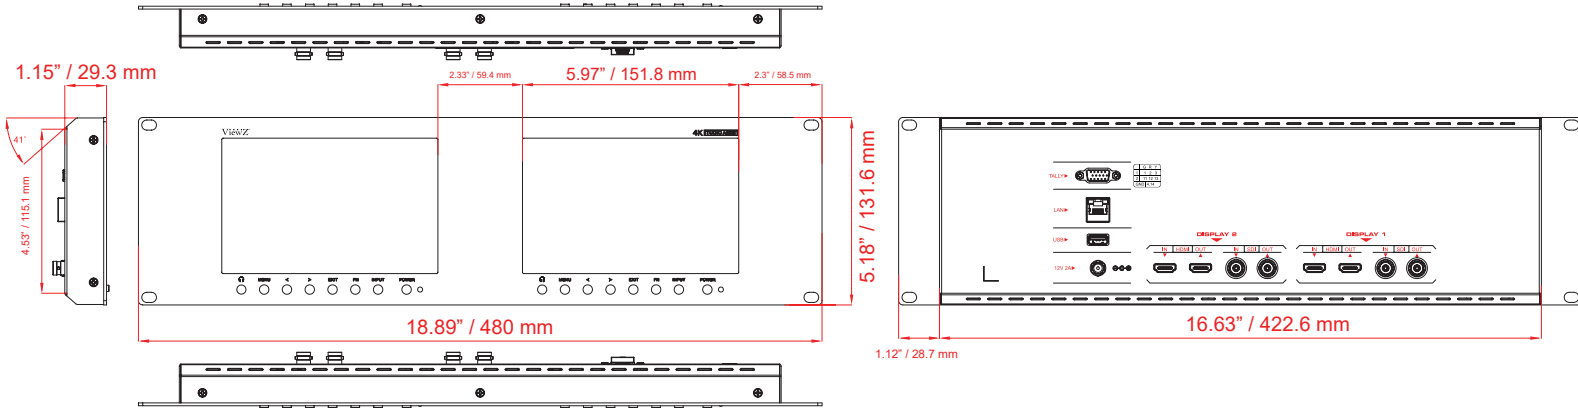

A 1920x1200 resolution & use 7" IPS panel with wide viewing angles 160°x160°

Audio meters are used to measure the level of an audio signal.

MODEL #		VZ-070RM-4K
<b>DISPLAY</b>		
Screen Size	7" (IPS Panel) x 2	
Max. Resolution	1920 x 1200 pixel	
Pixel Pitch	0.07875 x 0.07875 mm	
Brightness	400 cd/m <sup>2</sup> (Typical)	
Contrast Ratio	2000 : 1	
Aspect Ratio	16 : 10	
Viewing Angle (H/V)	160° / 160°	
<b>INTERFACE</b>		
3G SDI In / Out	(1 / 1) x 2	
HDMI (2.0) In / Out	(1 / 1) x 2	
RJ-45 (Remote Control)	1	
<b>INPUT FORMAT</b>		
SDI	SMPTE 425M-Level A	1080p / 60,59.94,50 1920 x 1080i / 60,59.94,50
	SMPTE-274M	1920 x 1080p / 30,29.97,25,24,23.98 pfs 1920 x 1080i / 60,59.94,50
	SMPTE-292M	1280 x 720p / 60,59.94,50
	SMPTE-296M	480i / 59.94
	ITU-R BT.656	576i / 50
HDMI		2160p / 60, 50, 30, 25, 24
		1080p / 60, 50, 30, 25, 24
		1080i / 60, 50
		720p / 60, 50
<b>DIMENSIONS</b>		
Outline Dimension	(W x H x D) (inch)	18.89 x 5.18 x 1.15"
	(W x H x D) (mm)	480 x 131.6 x 29.3 mm
Net Weight	4.84 lb / 2.2 kg	
<b>GENERAL</b>		
Power	Electrical Ratings	DC 12~24V (AC 100 ~ 240V)
	Consumption	≤ 16 W
Warranty	2 Years	
Operating Temperature	32 ~ 122°F / 0 ~ 50°C	
Humidity at High Operating Temperature	10 ~ 90% RH	
Storage Temperature	-4 ~ 158°F / -20 ~ 70°C	
Package Include	Manual x 1, Tally Cable x 1, Power Adapter x 1	

### VZ-070RM-4K ADVANTAGES

- 7" Dual IPS Panel | LED Backlight Adjustment
- One Front Assignable Function Button | Tally (Red, Green) Support
- HDR (HLG/ST 2064 300/1000/10000 ) Supported
- Aspect Ratio - Full, 16:9, 4:3, 1.85:1, 2.35:1
- Time Code, Peaking, Freeze, Overscan
- False Color, Histogram, Exposure, Check Field
- Audio Level Meter
- Pixel to Pixel On/Off
- Screen Color Mode: Blue, Red, Green & Mono
- Zoom - Off, x2, x4, x6, x8

### DIMENSIONS