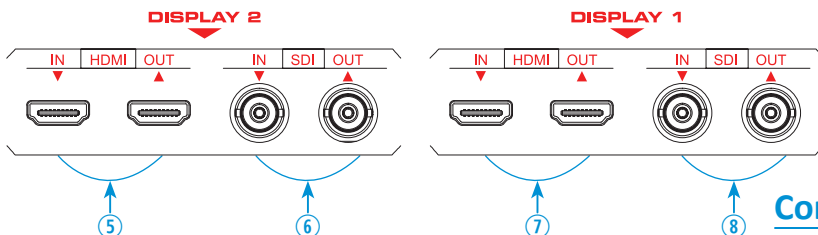

A 1920x1200 resolution & use 7" IPS panel with wide viewing angles 160°x160°

Audio meters are used to measure the level of an audio signal.

MODEL #		VZ-070RM-4K
<b>DISPLAY</b>		
Screen Size	7" (IPS Panel) x 2	
Max. Resolution	1920 x 1200 pixel	
Pixel Pitch	0.07875 x 0.07875 mm	
Brightness	400 cd/m <sup>2</sup> (Typical)	
Contrast Ratio	2000 : 1	
Aspect Ratio	16 : 10	
Viewing Angle (H/V)	160° / 160°	
<b>INTERFACE</b>		
3G SDI In / Out	(1 / 1) x 2	
HDMI (2.0) In / Out	(1 / 1) x 2	
RJ-45 (Remote Control)	1	
<b>INPUT FORMAT</b>		
SDI	SMPTE 425M-Level A	1080p / 60,59.94,50 1920 x 1080i / 60,59.94,50
	SMPTE-274M	1920 x 1080p / 30,29.97,25,24,23.98 pfs 1920 x 1080i / 60,59.94,50
	SMPTE-292M	1280 x 720p / 60,59.94,50
	SMPTE-296M	480i / 59.94
	ITU-R BT.656	576i / 50
HDMI		2160p / 60, 50, 30, 25, 24
		1080p / 60, 50, 30, 25, 24
		1080i / 60, 50
		720p / 60, 50
<b>DIMENSIONS</b>		
Outline Dimension	(W x H x D) (inch)	18.89 x 5.18 x 1.15"
	(W x H x D) (mm)	480 x 131.6 x 29.3 mm
Net Weight	4.84 lb / 2.2 kg	
<b>GENERAL</b>		
Power	Electrical Ratings	DC 12~24V (AC 100 ~ 240V)
	Consumption	≤ 16 W
Warranty	2 Years	
Operating Temperature	32 ~ 122°F / 0 ~ 50°C	
Humidity at High Operating Temperature	10 ~ 90% RH	
Storage Temperature	-4 ~ 158°F / -20 ~ 70°C	
Package Include	Manual x 1, Tally Cable x 1, Power Adapter x 1	

### DIMENSIONS

### INTERFACE

1. Tally
2. RJ45 - Remote Control
3. USB IN
4. DC 12V IN
5. HDMI IN x OUT
6. 3G-SDI IN x OUT
7. HDMI IN x OUT
8. 3G-SDI IN x OUT