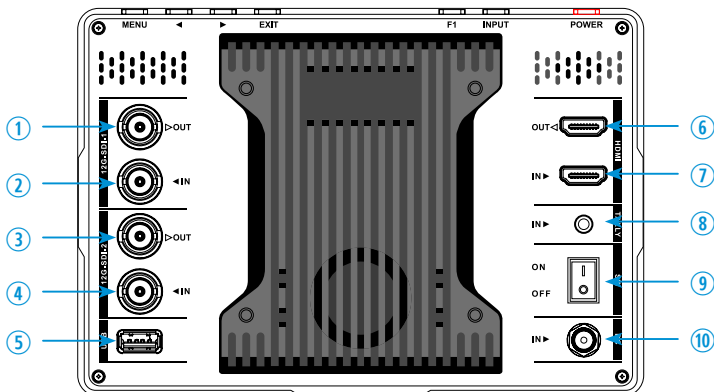

12G-SDI BROADCAST Link

HDMI BROADCAST Link

VZ-070FM-12G

7" PORTABLE FIELD 4K & 12G-SDI MONITOR

MODEL #	VZ-070FM-12G	
DISPLAY		
Screen Size	7"	
Max. Resolution	1920 x 1200 (Full HD) IPS pixel	
Brightness	2000 cd/m ² (Typical)	
Contrast Ratio	1200 : 1	
Aspect Ratio	16 : 10	
Viewing Angle (H/V)	170° / 170°	
Color Depth	1.07 B	
HDR	ST2084 300/1000/10000/HLG	
Supported Log Formats	SLog2 / SLog3 / CLog / NLog / ArriLog / JLog or User	
LUT (Look Up Table) Technology	Support (3D LUT - .cube Format) Calibration to Rec.709 with Optional Calibration Unit	
INTERFACE		
12G SDI In / Out	2 / 2 (Loopthrough)	
HDMI 2.0 In / Out	1 / 1 (Loopthrough)	
Tally	1	
Input Format		
SDI	12G-SDI	3840x2160p (24 / 25 / 30 / 50 / 60) 1920x1080p (24 / 25 / 30 / 50 / 60) 1920x1080psf (24 / 25 / 30) 1920x1080i (50 / 60) 1280x720p (50 / 60)
HDMI		3840x2160p (24 / 25 / 30 / 50 / 60) 1920x1080p (24 / 25 / 30 / 50 / 60) 1920x1080i (50 / 60) 1280x720p (50 / 60)

VZ-070FM-12G

7" PORTABLE FIELD 4K & 12G-SDI MONITOR

DIMENSIONS

INTERFACE

1. 12G-SDI 1 Out
2. 12G-SDI 1 In
3. 12G-SDI 2 Out
4. 12G-SDI 2 In
5. USB
6. HDMI Out
7. HDMI In
8. TALLY In
9. On-Off Switch
10. DC 7-24V In