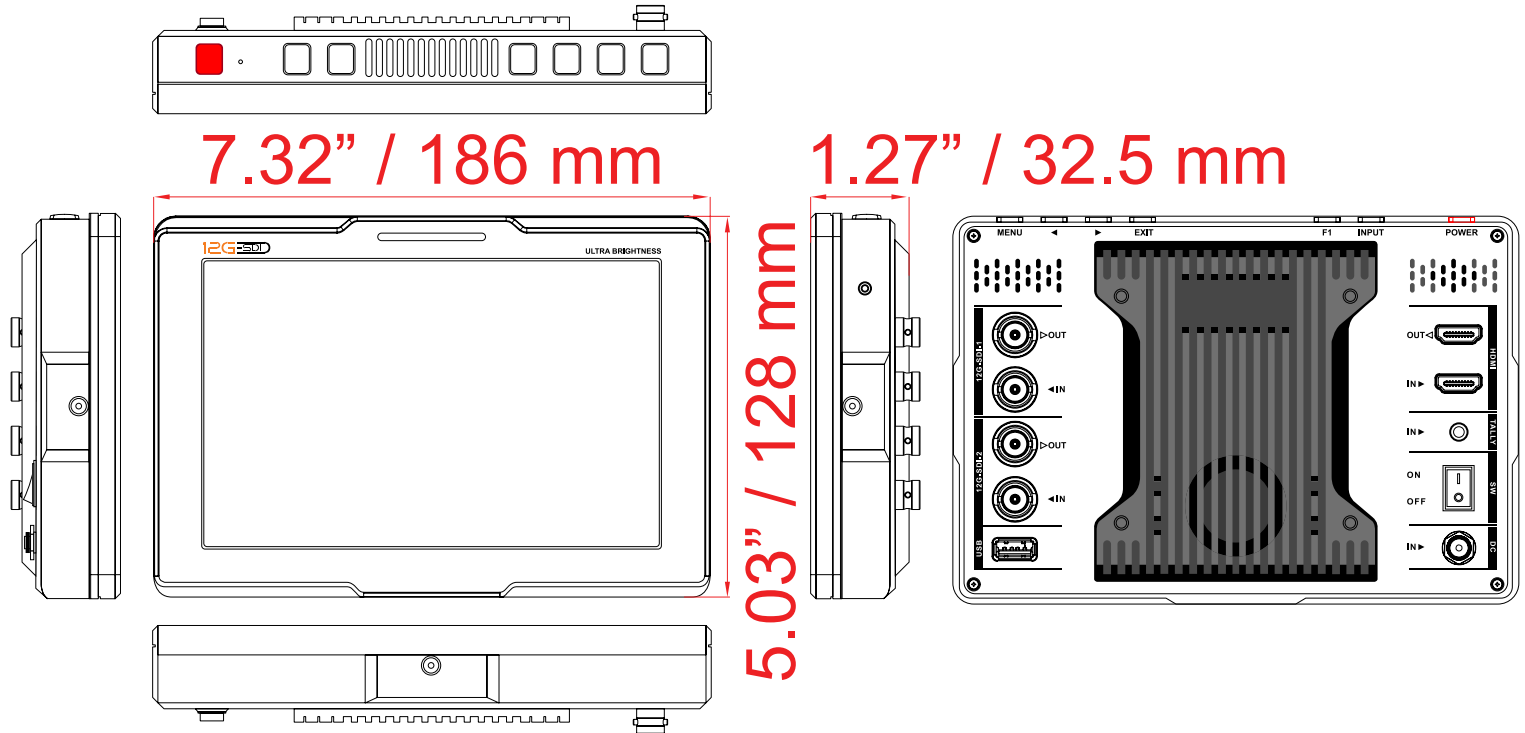

12G-SDI BROADCAST Link

HDMI BROADCAST Link

VZ-070FM-12G

7" PORTABLE FIELD 4K & 12G-SDI MONITOR

MODEL #	VZ-070FM-12G	
DISPLAY		
Screen Size	7"	
Max. Resolution	1920 x 1200 (Full HD) IPS pixel	
Brightness	2000 cd/m ² (Typical)	
Contrast Ratio	1200 : 1	
Aspect Ratio	16 : 10	
Viewing Angle (H/V)	170° / 170°	
Color Depth	1.07 B	
HDR	ST2084 300/1000/10000/HLG	
Supported Log Formats	SLog2 / SLog3 / CLog / NLog / ArriLog / JLog or User	
LUT (Look Up Table) Technology	Support (3D LUT - .cube Format) Calibration to Rec.709 with Optional Calibration Unit	
INTERFACE		
12G SDI In / Out	2 / 2 (Loopthrough)	
HDMI 2.0 In / Out	1 / 1 (Loopthrough)	
Tally	1	
Input Format		
SDI	12G-SDI	3840x2160p (24 / 25 / 30 / 50 / 60) 1920x1080p (24 / 25 / 30 / 50 / 60) 1920x1080psf (24 / 25 / 30) 1920x1080i (50 / 60) 1280x720p (50 / 60)
HDMI		3840x2160p (24 / 25 / 30 / 50 / 60) 1920x1080p (24 / 25 / 30 / 50 / 60) 1920x1080i (50 / 60) 1280x720p (50 / 60)

AUDIO		
Built in speaker	1W x 2	
SDI	16ch 48kHz 24 bit	
HDMI	8ch 24 bit	
Ear Jack	3.5 mm	
DIMENSIONS & WEIGHT		
Outline Dimension (WxHxD)	7.32 x 5.03 x 1.27" / 186 x 128 x 32.5 mm	
Net Weight	1.73 lbs (0.785 kg)	
GENERAL		
Power	Electrical Ratings	DC 7 ~ 24V
	Consumption	≤ 20 W (12V)
Warranty	2 Years	
Operating Temperature	32 - 122°F / 0 - 50°C	
Humidity at High Operating Temperature	90% RH for 240 hrs, TA=+ 140°F (60°C)	
Storage Temperature	-4 - 140°F / -20 - 60°C	
Package Include	12V 2A DC Adapter x 1, Manual x 1, U-Shaded Bracket x 1, Tally Connector x1, Carrying Case x 1, VESA Plate (75mm) x1	

VZ-070FM-12G

7" PORTABLE FIELD 4K & 12G-SDI MONITOR

DIMENSIONS

INTERFACE

1. 12G-SDI 1 Out
2. 12G-SDI 1 In
3. 12G-SDI 2 Out
4. 12G-SDI 2 In
5. USB
6. HDMI Out
7. HDMI In
8. TALLY In
9. On-Off Switch
10. DC 7-24V In