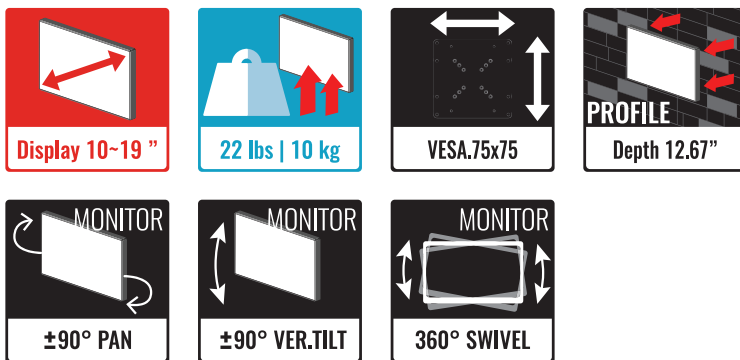

## HORIZONTAL WALL/POLE MOUNT

### VZ-WM02 ADVANTAGES

- Mounting head for 10" to 19" CCTV Monitors
- Load Capacity is 22 lbs / 10 kg
- $\pm 90^\circ$  Tilt Up & Down,  $\pm 90^\circ$  Pan Adjustment along with achieving that Perfect Viewing Angle
- VESA Standard - 75x75

### FEATURES

MODEL #	VZ-WM02
<b>SPECIFICATION</b>	
Total Weight Capacity	22 lbs / 10 kg
Display Range	10" ~ 19"
Width	5.47" / 139 mm
Height	3.97" / 101 mm
Depth ( Profile )	12.67" / 322 mm
Net Weight	2.65 lbs / 1.2 kg
Pivot (PAN)	$\pm 90^\circ$
Swivel	360°
Tilt Capability	$\pm 90^\circ$
Mounting Patterns Type	VESA
Mounting Patterns	75x75