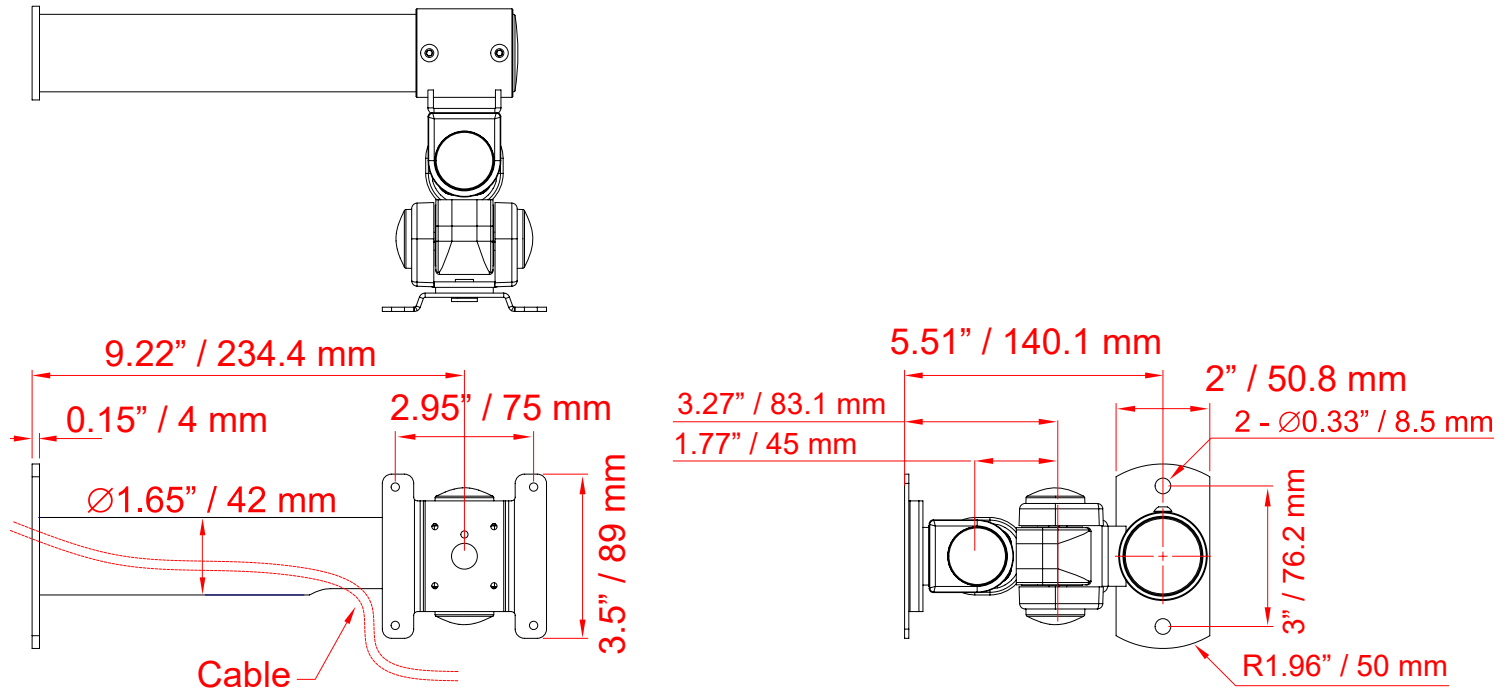

### VZ-WM02 ADVANTAGES

- Mounting head for 10" to 19" CCTV Monitors
- Load Capacity is 22 lbs / 10 kg
- $\pm 90^\circ$  Tilt Up & Down,  $\pm 90^\circ$  Pan Adjustment along with achieving that Perfect Viewing Angle
- VESA Standard - 75x75

### FEATURES

MODEL #	VZ-WM02
<b>SPECIFICATION</b>	
Total Weight Capacity	22 lbs / 10 kg
Display Range	10" ~ 19"
Width	5.47" / 139 mm
Height	3.97" / 101 mm
Depth ( Profile )	12.67" / 322 mm
Net Weight	2.65 lbs / 1.2 kg
Pivot (PAN)	$\pm 90^\circ$
Swivel	360°
Tilt Capability	$\pm 90^\circ$
Mounting Patterns Type	VESA
Mounting Patterns	75x75

### DIMENSION