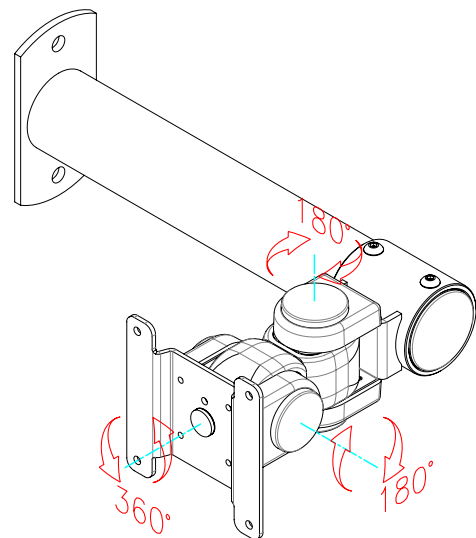

## HORIZONTAL WALL/POLE MOUNT

### VZ-WM02 ADVANTAGES

- Mounting head for 10" to 19" CCTV Monitors
- Load Capacity is 22 lbs / 10 kg
- $\pm 90^\circ$  Tilt Up & Down,  $\pm 90^\circ$  Pan Adjustment along with achieving that Perfect Viewing Angle
- VESA Standard - 75x75

### FEATURES

MODEL #	VZ-WM02
<b>SPECIFICATION</b>	
Total Weight Capacity	22 lbs / 10 kg
Display Range	10" ~ 19"
Width	5.47" / 139 mm
Height	3.97" / 101 mm
Depth ( Profile )	12.67" / 322 mm
Net Weight	2.65 lbs / 1.2 kg
Pivot (PAN)	$\pm 90^\circ$
Swivel	360°
Tilt Capability	$\pm 90^\circ$
Mounting Patterns Type	VESA
Mounting Patterns	75x75

### DIMENSION