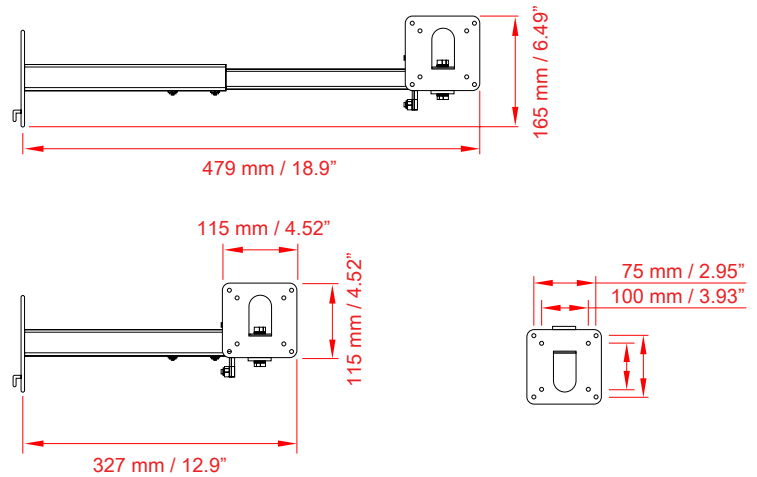

VESA 75x75 & 100x100

180° Swivel Adjustment  
±35° Tilt Rotation

12.9 ~ 18.9" Profile

### VZ-SM01 ADVANTAGES

- Mounting head for 10" to 19" CCTV Monitors
- Load Capacity is 5 lbs / 2.3 kg
- Easy length and angle adjustments
- Constructed of rigid steel
- VESA Standard - 75x75, 100x100

### DIMENSIONS

| MODEL #                | VZ-SM01                      |
|------------------------|------------------------------|
| <b>FEATURES</b>        |                              |
| Total Weight Capacity  | 5 lbs / 2.3 kg               |
| Display Range          | 9" ~ 24"                     |
| Swivel                 | 180°                         |
| Tilt Capability        | ± 35°                        |
| Width                  | 4.52" / 115 mm               |
| Height                 | 6.49" / 165 mm               |
| Depth (Profile)        | 12.9" ~ 18.9" / 327 ~ 479 mm |
| Net Weight             | 6.0 lbs ( 2.72 kg )          |
| Mounting Patterns Type | VESA                         |
| Mounting Patterns      | 75x75, 100x100               |