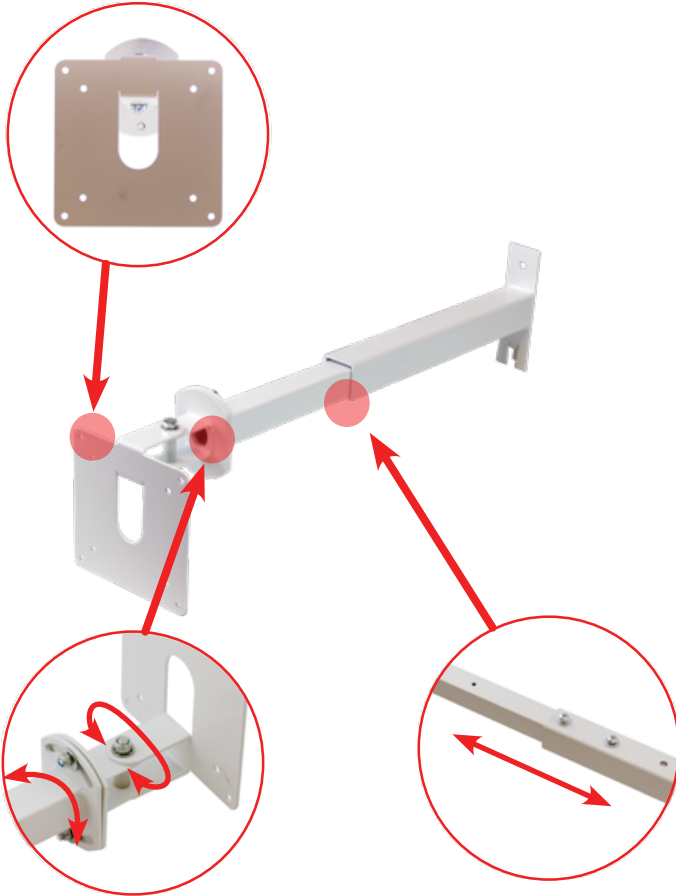

VESA 75x75 & 100x100

180° Swivel Adjustment  
±35° Tilt Rotation

12.9 ~ 18.9" Profile

### VZ-SM01 ADVANTAGES

- Mounting head for 10" to 19" CCTV Monitors
- Load Capacity is 5 lbs / 2.3 kg
- Easy length and angle adjustments
- Constructed of rigid steel
- VESA Standard - 75x75, 100x100

### DIMENSIONS

| MODEL #                | VZ-SM01                      |
|------------------------|------------------------------|
| <b>FEATURES</b>        |                              |
| Total Weight Capacity  | 5 lbs / 2.3 kg               |
| Display Range          | 9" ~ 24"                     |
| Swivel                 | 180°                         |
| Tilt Capability        | ± 35°                        |
| Width                  | 4.52" / 115 mm               |
| Height                 | 6.49" / 165 mm               |
| Depth (Profile)        | 12.9" ~ 18.9" / 327 ~ 479 mm |
| Net Weight             | 6.0 lbs ( 2.72 kg )          |
| Mounting Patterns Type | VESA                         |
| Mounting Patterns      | 75x75, 100x100               |