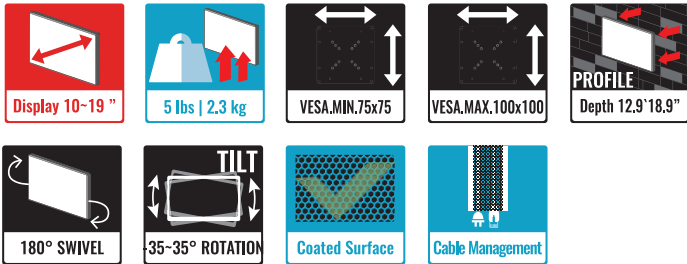

VESA 75x75 & 100x100

180° Swivel Adjustment  
±35° Tilt Rotation

12.9 ~ 18.9" Profile

### VZ-SM01 ADVANTAGES

- Mounting head for 10" to 19" CCTV Monitors
- Load Capacity is 5 lbs / 2.3 kg
- Easy length and angle adjustments
- Constructed of rigid steel
- VESA Standard - 75x75, 100x100

### DIMENSIONS

| MODEL #                | VZ-SM01                      |
|------------------------|------------------------------|
| <b>FEATURES</b>        |                              |
| Total Weight Capacity  | 5 lbs / 2.3 kg               |
| Display Range          | 9" ~ 24"                     |
| Swivel                 | 180°                         |
| Tilt Capability        | ± 35°                        |
| Width                  | 4.52" / 115 mm               |
| Height                 | 6.49" / 165 mm               |
| Depth (Profile)        | 12.9" ~ 18.9" / 327 ~ 479 mm |
| Net Weight             | 6.0 lbs ( 2.72 kg )          |
| Mounting Patterns Type | VESA                         |
| Mounting Patterns      | 75x75, 100x100               |