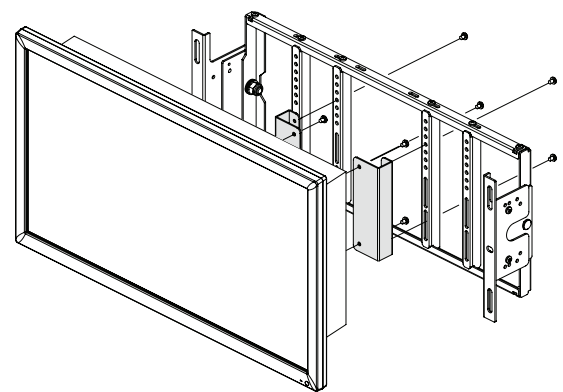

VZ-RMK08

UNIVERSAL RACK MOUNT

VZ-RMK08 ADVANTAGES

- Universal Mount Fits All 8 - 21.5" Displays
- Load Capacity 20.4 lbs / 9.25 kg
- VESA - Standard Mounting Hole 75x75 and 100x100
- Extension 1.45" ~ 3.14" / 37 mm ~ 80 mm
- ± 35° Tilt Adjustment / 20" Monitor - ± 22° Tilt Adjustment
- Dual Mounting Available for any 8 ~ 9" Monitors

FEATURES

Dual Mounting

Single Mounting

MODEL #	VZ-RMK08
SPECIFICATION	
Total Weight Capacity	20.94 lbs / 9.5 kg
Display Range	8" ~ 21.5"
Net Weight	3.08 lbs / 1.4 kg
Gross Weight	5.07 lbs / 2.3 kg
Dimension (Width x Height x Depth)	18.93 x 7.44 x 2.79" / 481 x 189 x 71mm
DIM Size (Width x Height x Depth)	17.28 x 7.2 x 1.81" / 439 x 183 x 46mm
Tilt Capability	+35° ~ -35°
Extension	1.45" ~ 3.14" / 37 mm ~ 80 mm
Mounting Patterns Type	VESA
Mounting Patterns	75x75, 100x100