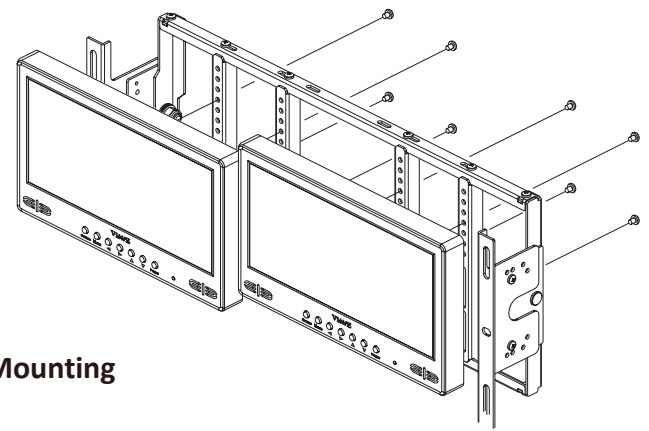

VZ-RMK08

UNIVERSAL RACK MOUNT

VZ-RMK08 ADVANTAGES

- Universal Mount Fits All 8 - 21.5" Displays
- Load Capacity 20.4 lbs / 9.25 kg
- VESA - Standard Mounting Hole 75x75 and 100x100
- Extension 1.45" ~ 3.14" / 37 mm ~ 80 mm
- ± 35° Tilt Adjustment / 20" Monitor - ± 22° Tilt Adjustment
- Dual Mounting Available for any 8 ~ 9" Monitors

FEATURES

Dual Mounting

Single Mounting

MODEL #	VZ-RMK08
SPECIFICATION	
Total Weight Capacity	20.94 lbs / 9.5 kg
Display Range	8" ~ 21.5"
Net Weight	3.08 lbs / 1.4 kg
Gross Weight	5.07 lbs / 2.3 kg
Dimension (Width x Height x Depth)	18.93 x 7.44 x 2.79" / 481 x 189 x 71mm
DIM Size (Width x Height x Depth)	17.28 x 7.2 x 1.81" / 439 x 183 x 46mm
Tilt Capability	+35° ~ -35°
Extension	1.45" ~ 3.14" / 37 mm ~ 80 mm
Mounting Patterns Type	VESA
Mounting Patterns	75x75, 100x100