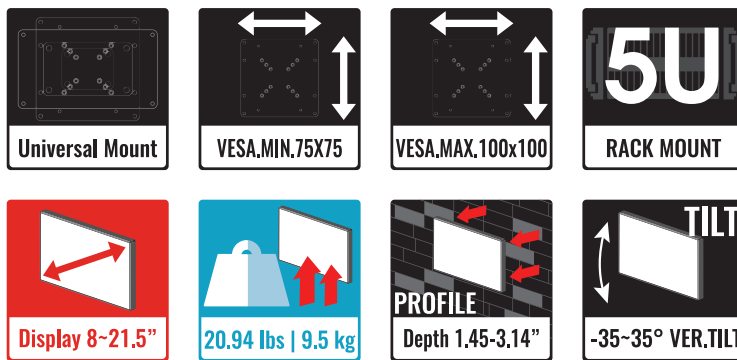

VZ-RMK08

UNIVERSAL RACK MOUNT

VZ-RMK08 ADVANTAGES

- Universal Mount Fits All 8 - 21.5" Displays
- Load Capacity 20.4 lbs / 9.25 kg
- VESA - Standard Mounting Hole 75x75 and 100x100
- Extension 1.45" ~ 3.14" / 37 mm ~ 80 mm
- ± 35° Tilt Adjustment / 20" Monitor - ± 22° Tilt Adjustment
- Dual Mounting Available for any 8 ~ 9" Monitors

FEATURES

Dual Mounting

Single Mounting

MODEL #	VZ-RMK08
SPECIFICATION	
Total Weight Capacity	20.94 lbs / 9.5 kg
Display Range	8" ~ 21.5"
Net Weight	3.08 lbs / 1.4 kg
Gross Weight	5.07 lbs / 2.3 kg
Dimension (Width x Height x Depth)	18.93 x 7.44 x 2.79" / 481 x 189 x 71mm
DIM Size (Width x Height x Depth)	17.28 x 7.2 x 1.81" / 439 x 183 x 46mm
Tilt Capability	+35° ~ -35°
Extension	1.45" ~ 3.14" / 37 mm ~ 80 mm
Mounting Patterns Type	VESA
Mounting Patterns	75x75, 100x100