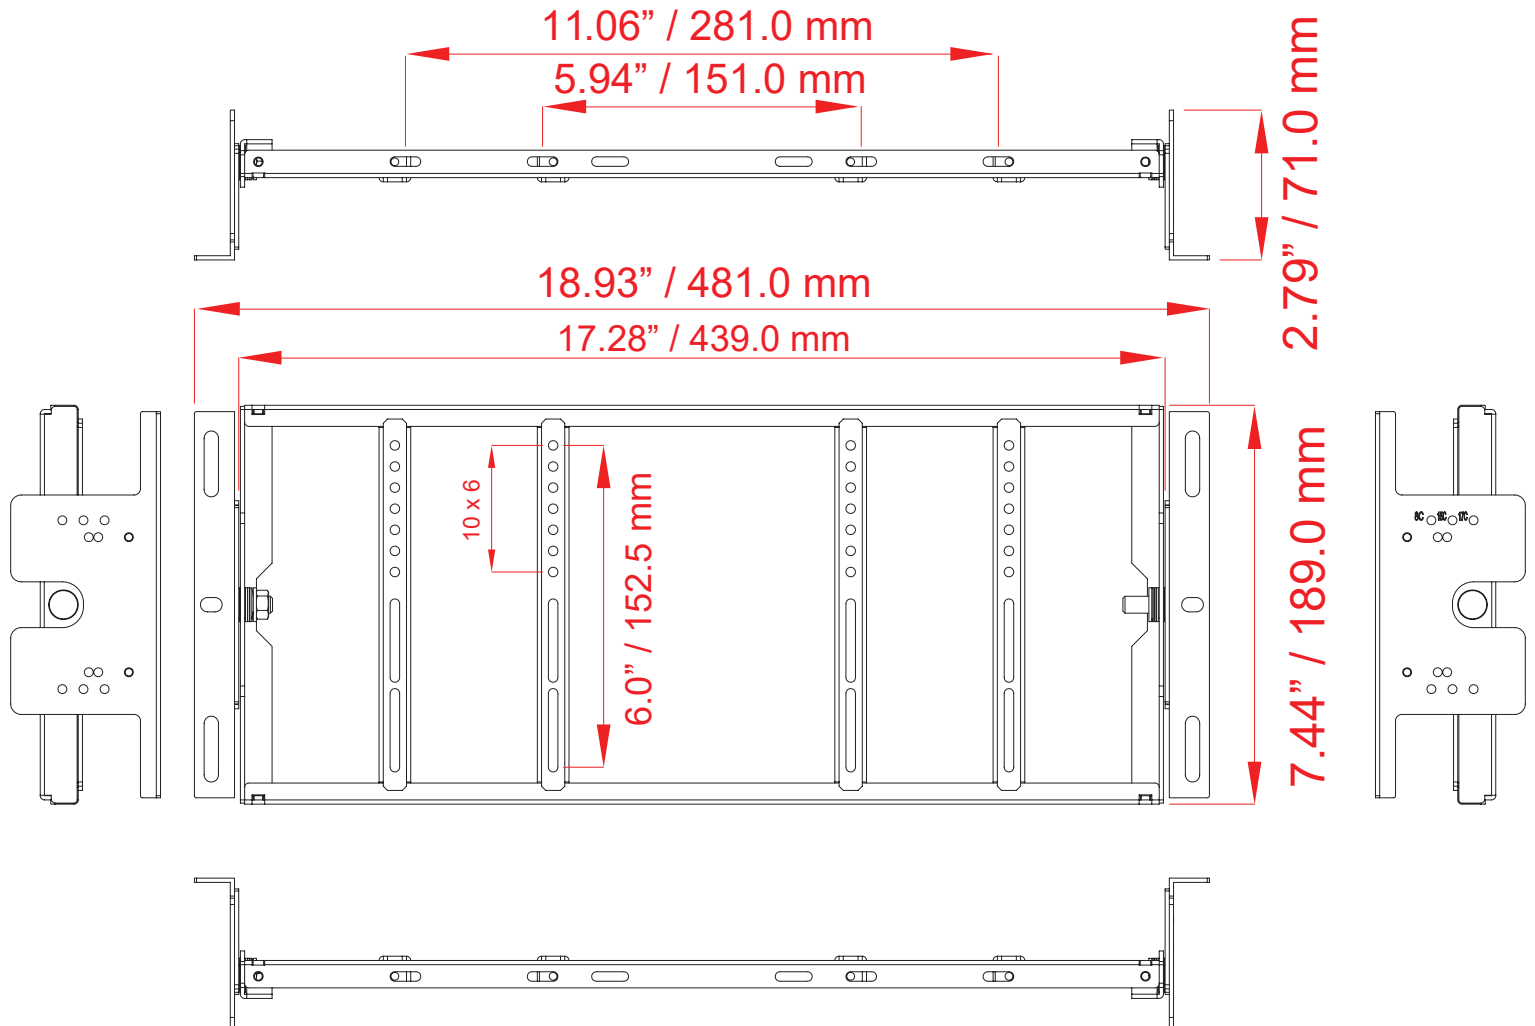

VZ-RMK08

UNIVERSAL RACK MOUNT

DIMENSIONS

Contact ViewZ

- Address : 1030 N ARMANDO ST., ANAHEIM, CA 92806
- Phone : (714) 996-1177, Fax : (714) 996-1138
- Sales : sales@viewzusa.com