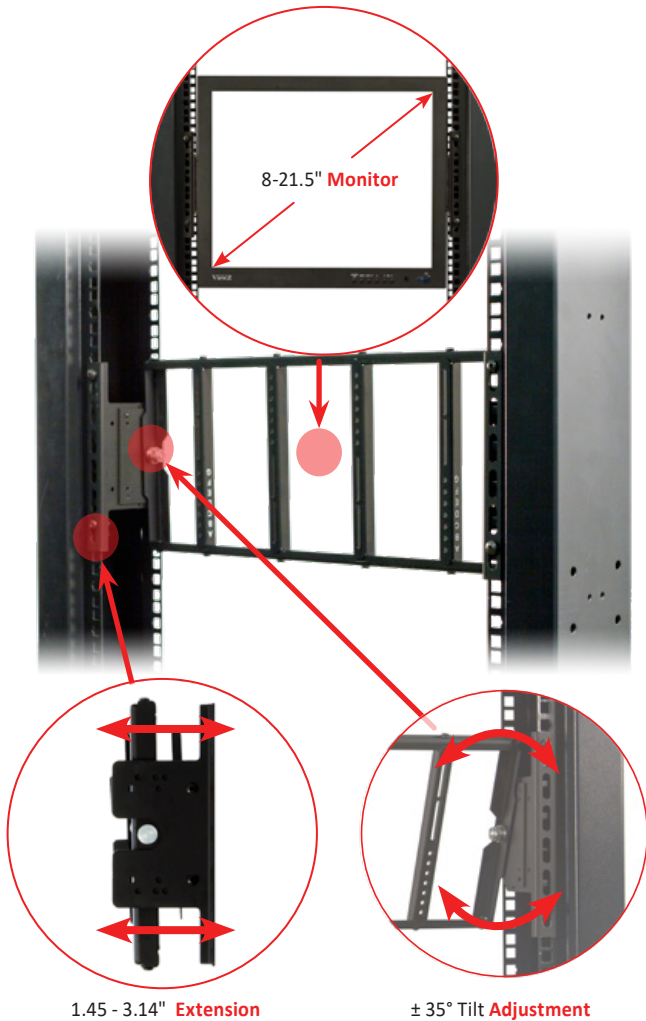

VZ-RMK08

UNIVERSAL RACK MOUNT

VZ-RMK08 ADVANTAGES

- Universal Mount Fits All 8 - 21.5" Displays
- Load Capacity 20.4 lbs / 9.25 kg
- VESA - Standard Mounting Hole 75x75 and 100x100
- Extension 1.45" ~ 3.14" / 37 mm ~ 80 mm
- ± 35° Tilt Adjustment / 20" Monitor - ± 22° Tilt Adjustment
- Dual Mounting Available for any 8 ~ 9" Monitors

FEATURES

Dual Mounting

Single Mounting

MODEL #	VZ-RMK08
SPECIFICATION	
Total Weight Capacity	20.94 lbs / 9.5 kg
Display Range	8" ~ 21.5"
Net Weight	3.08 lbs / 1.4 kg
Gross Weight	5.07 lbs / 2.3 kg
Dimension (Width x Height x Depth)	18.93 x 7.44 x 2.79" / 481 x 189 x 71mm
DIM Size (Width x Height x Depth)	17.28 x 7.2 x 1.81" / 439 x 183 x 46mm
Tilt Capability	+35° ~ -35°
Extension	1.45" ~ 3.14" / 37 mm ~ 80 mm
Mounting Patterns Type	VESA
Mounting Patterns	75x75, 100x100