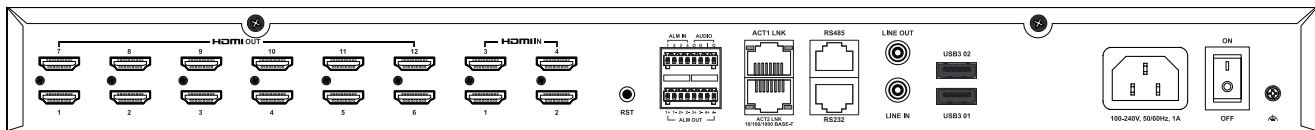

## 4K IP DECODED VIDEO WALL CONTROLLER

MODEL #		VZ-PRO-IP4x12
<b>DECODING</b>		
Decoding Capability		16ch x 12MP @20 Hz, 16ch x 4K @30Hz, 64ch x 1080p @30 Hz, 144ch x 720p @30 Hz, H.265, H.264, MPEG4
Decoding Format		H.265, H.264, MPEG4
Split Screen		36
Windows		36
<b>INPUT</b>		
HDMI Input	4K	3840x2160@30Hz, 1920x1080@60/50/30Hz, 1600x1200@60Hz(UXGA), 1400x900@60Hz(WXGA), 1280x1024(SXGA)@60Hz, 1280x720(720P)@60/50Hz, 1024x768(XGA)@60Hz(4K Interface 1, 2)
	1080p	1920x1080@60/50/30Hz, 1600x1200@60Hz(UXGA), 1400x900@60Hz(WXGA), 1280x1024(SXGA)@60Hz, 1280x720(720P)@60/50Hz, 1024x768(XGA)@60Hz (1080p Interface 3, 4)
<b>OUTPUT</b>		
HDMI Output	4K	3840x2160@30Hz, 1920x1200@60Hz(WUXGA), 1920x1080@60Hz, 1600x1200@60Hz(UXGA), 1400x900@60Hz(WXGA+), 1280x1024(SXGA)@60Hz, 1280x720(720P)@60Hz, 1024x768(XGA)@60Hz (4K Interface 1, 2, 4, 5, 7, 8, 10, 11)
	1080p	1920x1200@60Hz(WUXGA), 1920x1080@60Hz, 1600x1200@60Hz(UXGA), 1400x900@60Hz(WXGA+), 1280x1024(SXGA)@60Hz, 1280x720(720P)@60Hz, 1024x768(XGA)@60Hz (1080p Interface 3, 6, 9, 12)
<b>INTERFACE</b>		
HDMI In / Out		4 / 12
Audio In / Out		1 / 1 ( 3.5 mm )
Audio Signal In / Out		1 / 1 ( Green Terminal )
Alarm Signal In / Out		4 / 4 ( Green Terminal )
Ethernet 10/100/1000 In		2 (RJ-45, Half Duplex & Full Duplex)
RS 485 (RJ-45)		1
RS 232 (RJ-45)		1
USB (3.0)		2
<b>WEIGHT &amp; DIMENSIONS</b>		
Dimensions ( W x D x H )		17.32" x 1.73" x 13.34" / 440 x 44 x 339 mm
Net Weight		8.7 lbs ( 3.95 kg )
<b>GENERAL</b>		
Power	Electrical Ratings	AC 100 ~ 240V, 50/60 Hz
	Consumption	≤ 50 W
Operating Temperature		14 ~ 122°F / -10 ~ 50°C
Operating Humidity		10 % ~ 90 % RH
Regulation		CE, FCC, RoHS
Accessories		Power Cable x1, Manual x1