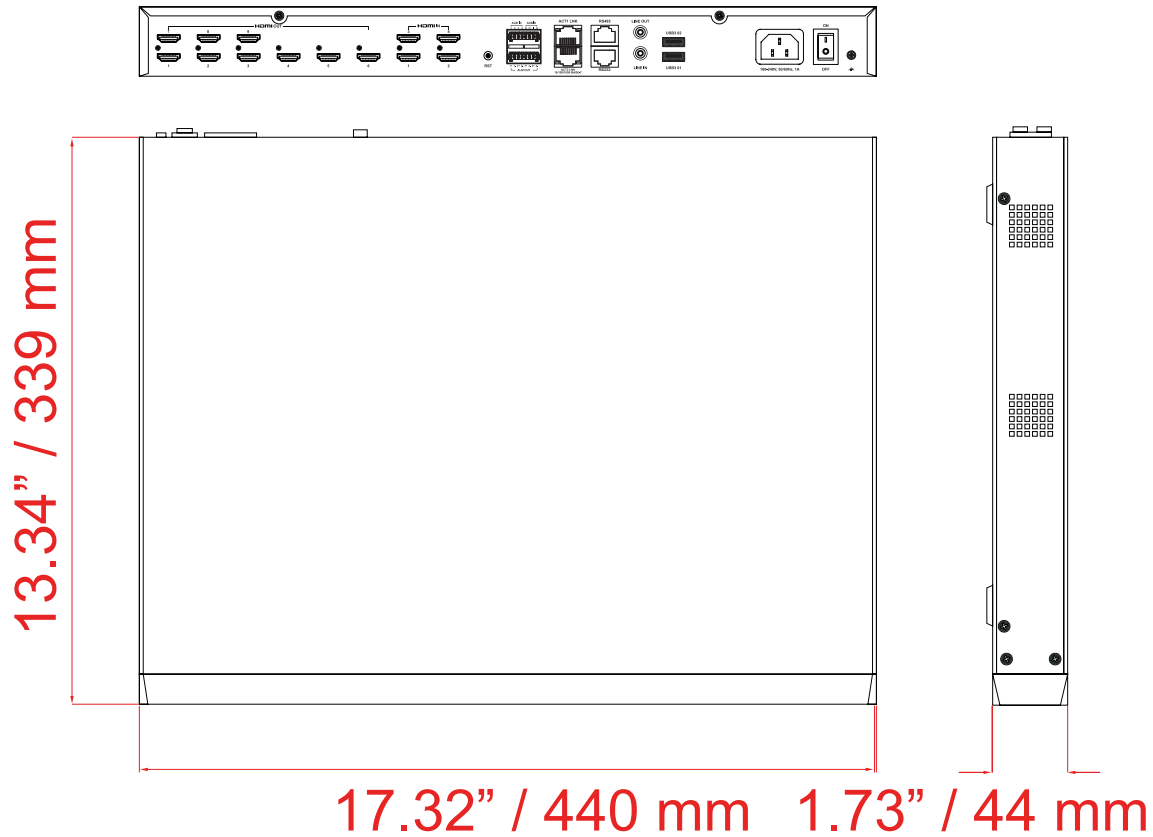

## 4K IP DECODED VIDEO WALL CONTROLLER

MODEL #		VZ-PRO-IP4x12
<b>DECODING</b>		
Decoding Capability		16ch x 12MP @20 Hz, 16ch x 4K @30Hz, 64ch x 1080p @30 Hz, 144ch x 720p @30 Hz, H.265, H.264, MPEG4
Decoding Format		H.265, H.264, MPEG4
Split Screen		36
Windows		36
<b>INPUT</b>		
HDMI Input	4K	3840x2160@30Hz, 1920x1080@60/50/30Hz, 1600x1200@60Hz(UXGA), 1400x900@60Hz(WXGA), 1280x1024(SXGA)@60Hz, 1280x720(720P)@60/50Hz, 1024x768(XGA)@60Hz(4K Interface 1, 2)
	1080p	1920x1080@60/50/30Hz, 1600x1200@60Hz(UXGA), 1400x900@60Hz(WXGA), 1280x1024(SXGA)@60Hz, 1280x720(720P)@60/50Hz, 1024x768(XGA)@60Hz (1080p Interface 3, 4)
<b>OUTPUT</b>		
HDMI Output	4K	3840x2160@30Hz, 1920x1200@60Hz(WUXGA), 1920x1080@60Hz, 1600x1200@60Hz(UXGA), 1400x900@60Hz(WXGA+), 1280x1024(SXGA)@60Hz, 1280x720(720P)@60Hz, 1024x768(XGA)@60Hz (4K Interface 1, 2, 4, 5, 7, 8, 10, 11)
	1080p	1920x1200@60Hz(WUXGA), 1920x1080@60Hz, 1600x1200@60Hz(UXGA), 1400x900@60Hz(WXGA+), 1280x1024(SXGA)@60Hz, 1280x720(720P)@60Hz, 1024x768(XGA)@60Hz (1080p Interface 3, 6, 9, 12)
<b>INTERFACE</b>		
HDMI In / Out		4 / 12
Audio In / Out		1 / 1 ( 3.5 mm )
Audio Signal In / Out		1 / 1 ( Green Terminal )
Alarm Signal In / Out		4 / 4 ( Green Terminal )
Ethernet 10/100/1000 In		2 (RJ-45, Half Duplex & Full Duplex)
RS 485 (RJ-45)		1
RS 232 (RJ-45)		1
USB (3.0)		2
<b>WEIGHT &amp; DIMENSIONS</b>		
Dimensions ( W x D x H )		17.32" x 1.73" x 13.34" / 440 x 44 x 339 mm
Net Weight		8.7 lbs ( 3.95 kg )
<b>GENERAL</b>		
Power	Electrical Ratings	AC 100 ~ 240V, 50/60 Hz
	Consumption	≤ 50 W
Operating Temperature		14 ~ 122°F / -10 ~ 50°C
Operating Humidity		10 % ~ 90 % RH
Regulation		CE, FCC, RoHS
Accessories		Power Cable x1, Manual x1

## DIMENSION