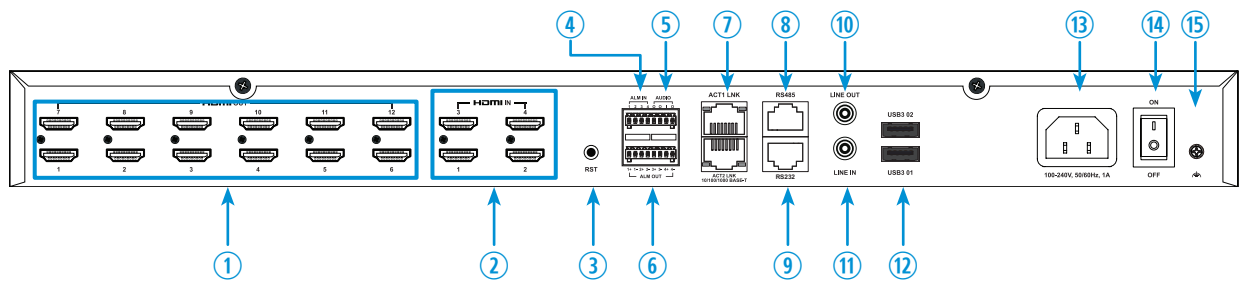

INTERFACE

1. HDMI OUT x12	8. RS485 x1 - Device Maintenance or controlling power distribution
2. HDMI IN x4	9. RS232 x1 - Turn On/Off Screen
3. RESET BUTTON	10. LINE OUT x1 - 3.5mm OUT
4. ALARM SIGNAL IN x4	11. LINE IN x1 - 3.5mm IN
5. AUDIO SIGNAL IN & OUT	12. USB 3.0 x2
6. ALARM SIGNAL OUT x4	13. POWER IN x1
7. ETHERNET (RJ-45) x2 (Half/Full Duplex - 10/100/1000 Base-T)	14. POWER SWITCH
	15. GROUND x1

Contact ViewZ

- Address : 177 W. Orangethorpe Ave., Placentia, CA 92870
- Phone : (714) 996-1177, Fax : (714) 996-1138
- Sales : sales@viewzusa.com