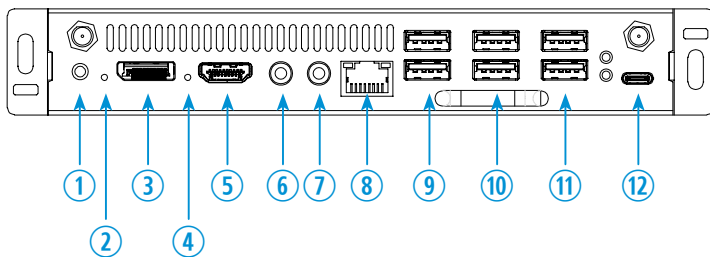

INTERFACE		
HDMI (1.4) Out		1
DP (1.2) Out		1
USB 2.0 (Type A) In		2
USB 3.0 (Type A) In		4
USB (Type-C) In		1
RJ45 (10/100/1000 M) In (Gigabit LAN)		1 / 1
OPS 80 Pin / DC Power Socket		1 / 1
Mic In / Line Out		1 / 1
Power Button		1
Reset Button		1 (Short press to restart Long press CLR-CMOS)
		1 (Ghost key (One-Click System Restoration))
Power LED / HDD LED		1 / 1
DIMENSIONS & WEIGHT		
Outline Dimension	With Bracket (W x H x D)	8 x 1.2 x 8.82" / 203.2 x 30.5 x 224.1 mm
	Without Bracket (W x H x D)	7.1 x 1.2 x 7.79" / 180.2 x 30.5 x 197.9 mm
Net Weight / Gross Weight		2.42 lbs (1.1 kg) / 2.86 lbs (1.3 kg)
GENERAL		
Power	Electrical Ratings Consumption	DC 12 ~ 19V / 4A (Internal Module) ≤ 60 W
Housing		Metal
Operating Temperature		32 ~ 140°F / 0°C ~ 60°C
Operating Humidity		5 ~ 90% RH
Storage Temperature		-4 ~ 158°F / -20°C ~ 70°C

VZ-OPS-N

OPS-C Based WINDOWS PC Unit

DIMENSIONS

INTERFACE

- Power Button
- Reset Button
- DP Out x1
- Ghost Key Button
- HDMI Out x1
- AUDIO In x1
- AUDIO Out x1
- RJ45 In x1
- USB 2.0 (Type A) x2
- USB 3.0 (Type A) x2
- USB 3.0 (Type A) x2
- USB (Type C) x1