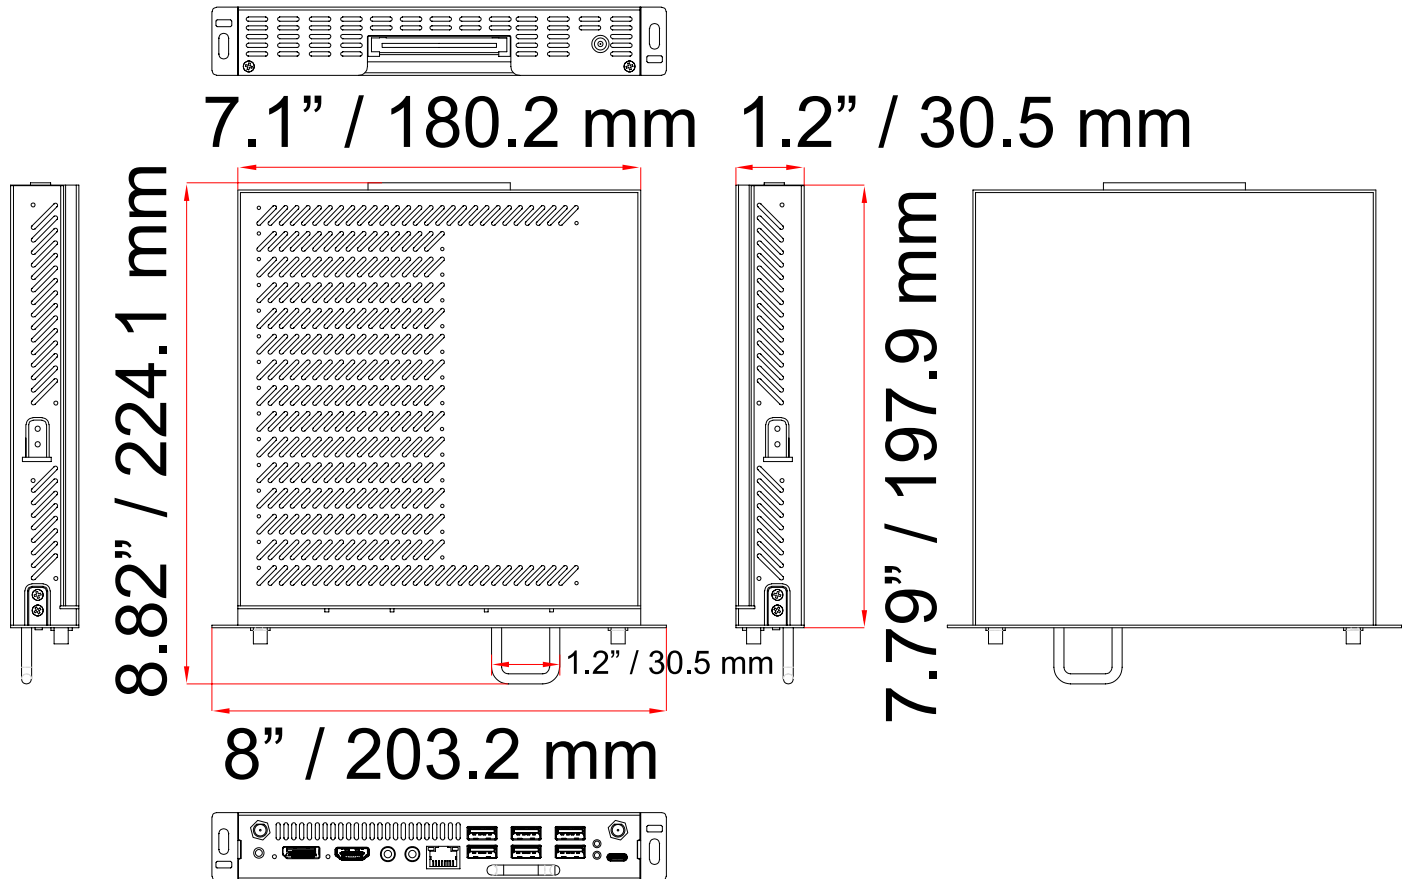

MODEL #		VZ-OPS-N
SYSTEM SPECIFICATION		
Processor		Intel® Core™ i7-8750H - 4 Core & 8 Threads 2.2 GHz (Up to 4.1 GHz)
Motherboard		OPS-8750 H
BIOS		AMI 128Mbit, support Write-Protection, Diskless Boot, Wake-on-LAN, Power-ON, Timed Boot, Watchdog Remote Power ON/OFF Device Intelligent Recognition & other functions
RAM		8GB DDR4 2400 / 2666M Hz
Storage		128GB SSD
Graphic	HDMI Out DP Out OPS Out	Integrated Intel® UHD Display (Built-in) Display Resolution up to 4096x2304 @30Hz Display Resolution up to 4096x2304 @60Hz Display Resolution up to 4096x2304 @60Hz
NETWORK	Onboard RJ45 Wireless + Bluetooth	RTL 8111H (10/1000M) x1 M.2 A Key x1
Operating System		Windows 11
Watch Dogs	Function Interval	Reboot the System when it goes down 1 ~ 65535 sec

INTERFACE		
HDMI (1.4) Out		1
DP (1.2) Out		1
USB 2.0 (Type A) In		2
USB 3.0 (Type A) In		4
USB (Type-C) In		1
RJ45 (10/100/1000 M) In (Gigabit LAN)		1 / 1
OPS 80 Pin / DC Power Socket		1 / 1
Mic In / Line Out		1 / 1
Power Button		1
Reset Button		1 (Short press to restart Long press CLR-CMOS)
		1 (Ghost key (One-Click System Restoration))
Power LED / HDD LED		1 / 1
DIMENSIONS & WEIGHT		
Outline Dimension	With Bracket (W x H x D)	8 x 1.2 x 8.82" / 203.2 x 30.5 x 224.1 mm
	Without Bracket (W x H x D)	7.1 x 1.2 x 7.79" / 180.2 x 30.5 x 197.9 mm
Net Weight / Gross Weight		2.42 lbs (1.1 kg) / 2.86 lbs (1.3 kg)
GENERAL		
Power	Electrical Ratings Consumption	DC 12 ~ 19V / 4A (Internal Module) ≤ 60 W
Housing		Metal
Operating Temperature		32 ~ 140°F / 0°C ~ 60°C
Operating Humidity		5 ~ 90% RH
Storage Temperature		-4 ~ 158°F / -20°C ~ 70°C

VZ-OPS-N

OPS-C Based WINDOWS PC Unit

DIMENSIONS

INTERFACE

- Power Button
- Reset Button
- DP Out x1
- Ghost Key Button
- HDMI Out x1
- AUDIO In x1
- AUDIO Out x1
- RJ45 In x1
- USB 2.0 (Type A) x2
- USB 3.0 (Type A) x2
- USB 3.0 (Type A) x2
- USB (Type C) x1