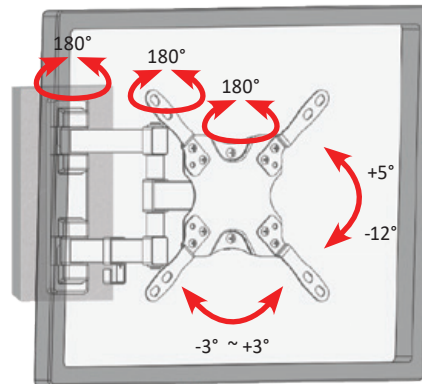

180° **Swivel** Adjustment

+5° ~ -12° **Tilt** Adjustment  
VESA **Pattern**

+90° ~ -90° **Pan** Rotation

### VZ-AM02-A ADVANTAGES

- Mounting head for 10" to 43" CCTV Monitors
- Load Capacity is 44 lbs / 20 kg
- 5° Tilt Up and 12° Tilt Down Adjustment along with 180° Pan Rotation For Achieving that Perfect Viewing Angle
- VESA Standard - 75x75, 100x100, 200x100 and 200x200

### FEATURES

MODEL #	VZ-AM02-A
<b>FEATURES</b>	
Total Weight Capacity	44 lbs / 20 kg
Display Range	10" ~ 43"
Width	9.0" / 228.6 mm
Height	8.4" / 213.4 mm
Depth ( Profile )	2.3" ~ 14" / 58.42 ~ 355.6 mm
Net Weight	4.5 lbs ( 2.04 kg )
PAN Rotation (Swivel)	± 90°
Tilt Capability	+5° ~ - 12°
Mounting Patterns Type	VESA
Mounting Patterns	75x75, 100x100, 200x100, 200x200

## DIMENSIONS