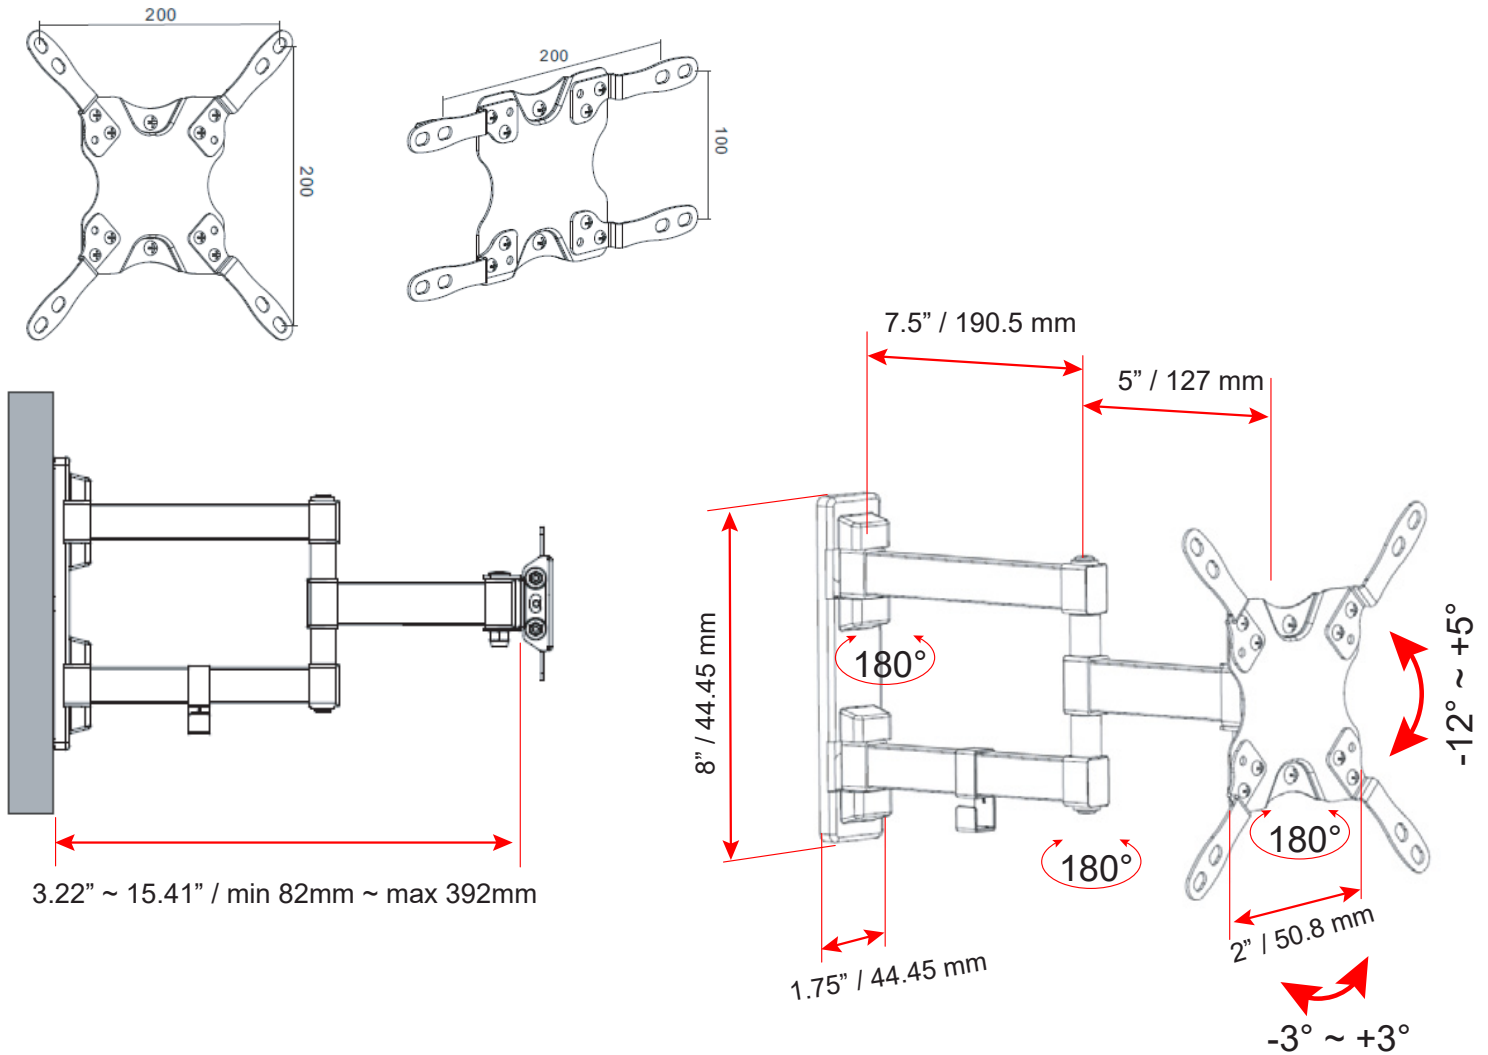

### VZ-AM02-A ADVANTAGES

- Mounting head for 10" to 43" CCTV Monitors
- Load Capacity is 44 lbs / 20 kg
- 5° Tilt Up and 12° Tilt Down Adjustment along with 180° Pan Rotation For Achieving that Perfect Viewing Angle
- VESA Standard - 75x75, 100x100, 200x100 and 200x200

### FEATURES

MODEL #	VZ-AM02-A
<b>FEATURES</b>	
Total Weight Capacity	44 lbs / 20 kg
Display Range	10" ~ 43"
Width	9.0" / 228.6 mm
Height	8.4" / 213.4 mm
Depth ( Profile )	2.3" ~ 14" / 58.42 ~ 355.6 mm
Net Weight	4.5 lbs ( 2.04 kg )
PAN Rotation (Swivel)	± 90°
Tilt Capability	+5° ~ - 12°
Mounting Patterns Type	VESA
Mounting Patterns	75x75, 100x100, 200x100, 200x200

## DIMENSIONS