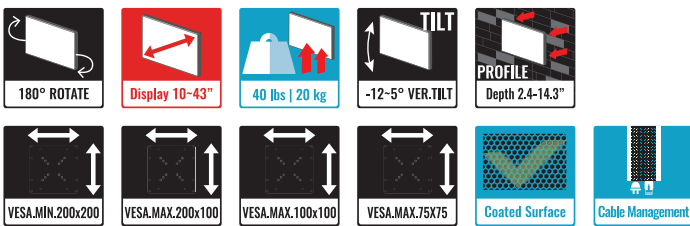

180° **Swivel** Adjustment

+5° ~ -12° **Tilt** Adjustment  
VESA **Pattern**

+90° ~ -90° **Pan** Rotation

### VZ-AM02-A ADVANTAGES

- Mounting head for 10" to 43" CCTV Monitors
- Load Capacity is 44 lbs / 20 kg
- 5° Tilt Up and 12° Tilt Down Adjustment along with 180° Pan Rotation For Achieving that Perfect Viewing Angle
- VESA Standard - 75x75, 100x100, 200x100 and 200x200

### FEATURES

MODEL #	VZ-AM02-A
<b>FEATURES</b>	
Total Weight Capacity	44 lbs / 20 kg
Display Range	10" ~ 43"
Width	9.0" / 228.6 mm
Height	8.4" / 213.4 mm
Depth ( Profile )	2.3" ~ 14" / 58.42 ~ 355.6 mm
Net Weight	4.5 lbs ( 2.04 kg )
PAN Rotation (Swivel)	± 90°
Tilt Capability	+5° ~ - 12°
Mounting Patterns Type	VESA
Mounting Patterns	75x75, 100x100, 200x100, 200x200