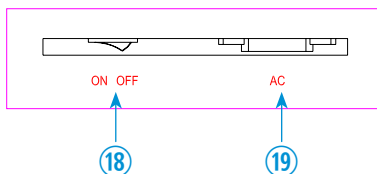

Accessories	Manual x1, Power Cable x1, Touch Pen x1, Remote Controller x1, Wall Mount x1
-------------	--

VZ-98IBX-T

INTERACTIVE LARGE 4K MONITOR

DIMENSION

INTERFACE

FRONT

1. USB IN (TYPE-C) x 1
2. HDMI IN x 1
3. Touch (USB 2.0 TYPE-B) x 1
4. USB 3.0 IN (TYPE-A) x 2
5. SPDIF x 1
6. RS232 IN x 1
7. USB 2.0 IN (TYPE-A) x 1
8. HDMI IN x 2
9. USB IN (TYPE-C) x 1
10. USB 2.0 IN (TYPE-B) x 1
11. USB 3.0 IN (TYPE-A) x 2
12. HDMI OUT x 1
13. RJ-45 IN 1 & 2
14. PC AUDIO IN x 1
15. VGA IN x 1
16. DP IN x 1
17. LINE OUT x 1
18. POWER ON/OFF
19. AC 100-240V IN