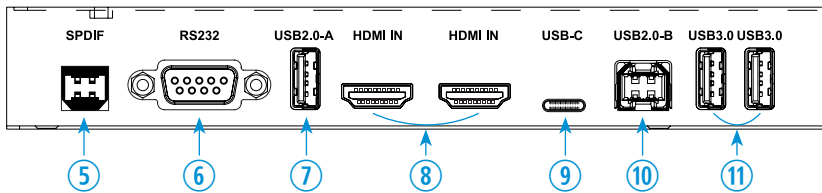

Accessories	Manual x1, Power Cable x1, Touch Pen x1, Remote Controller x1, Wall Mount x1
-------------	--

VZ-98IBX-T

INTERACTIVE LARGE 4K MONITOR

DIMENSION

INTERFACE

FRONT

1. USB IN (TYPE-C) x 1
2. HDMI IN x 1
3. Touch (USB 2.0 TYPE-B) x 1
4. USB 3.0 IN (TYPE-A) x 2
5. SPDIF x 1
6. RS232 IN x 1
7. USB 2.0 IN (TYPE-A) x 1
8. HDMI IN x 2
9. USB IN (TYPE-C) x 1
10. USB 2.0 IN (TYPE-B) x 1
11. USB 3.0 IN (TYPE-A) x 2
12. HDMI OUT x 1
13. RJ-45 IN 1 & 2
14. PC AUDIO IN x 1
15. VGA IN x 1
16. DP IN x 1
17. LINE OUT x 1
18. POWER ON/OFF
19. AC 100-240V IN