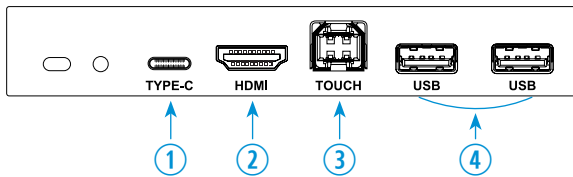

Accessories	Manual x1, Power Cable x1, Touch Pen x1, Remote Controller x1, Wall Mount x1
-------------	--

VZ-98IBX-T

INTERACTIVE LARGE 4K MONITOR

DIMENSION

INTERFACE

FRONT

1. USB IN (TYPE-C) x 1
2. HDMI IN x 1
3. Touch (USB 2.0 TYPE-B) x 1
4. USB 3.0 IN (TYPE-A) x 2
5. SPDIF x 1
6. RS232 IN x 1
7. USB 2.0 IN (TYPE-A) x 1
8. HDMI IN x 2
9. USB IN (TYPE-C) x 1
10. USB 2.0 IN (TYPE-B) x 1
11. USB 3.0 IN (TYPE-A) x 2
12. HDMI OUT x 1
13. RJ-45 IN 1 & 2
14. PC AUDIO IN x 1
15. VGA IN x 1
16. DP IN x 1
17. LINE OUT x 1
18. POWER ON/OFF
19. AC 100-240V IN