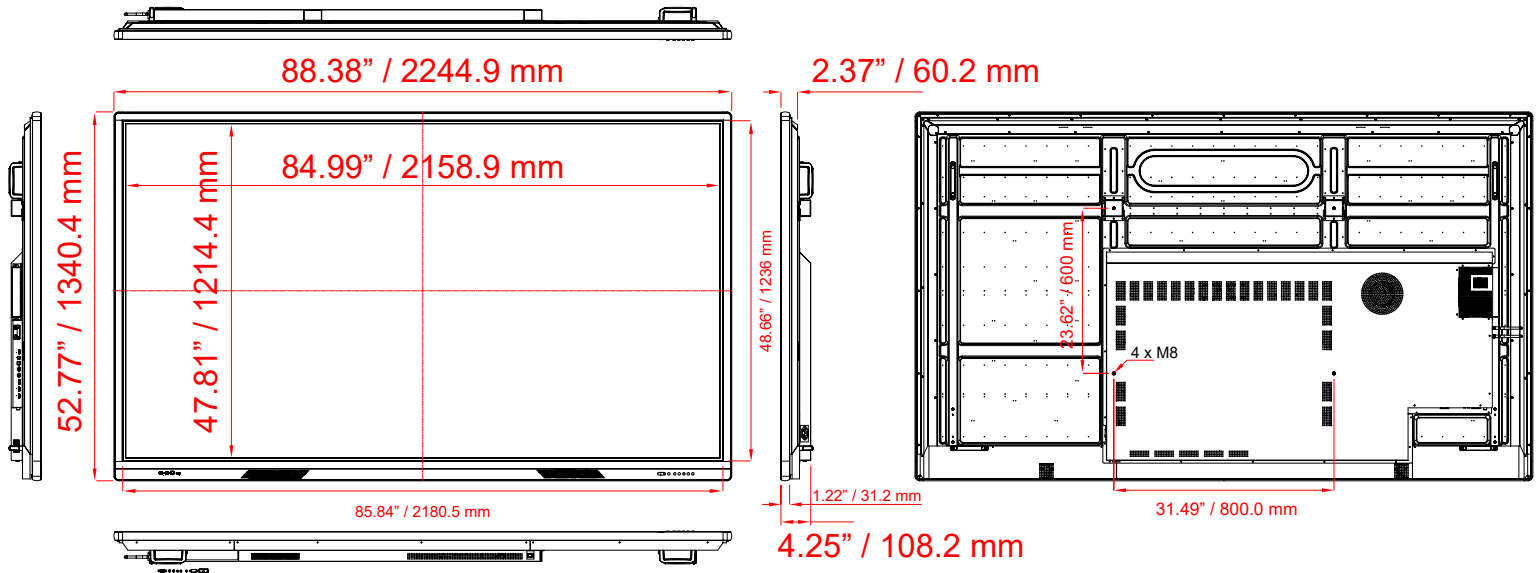

VGA In	1920 x 1080 @ 60Hz
--------	--------------------

DIMENSIONS & WEIGHT	
---------------------	--

Outline Dimension (W x H x D)	88.38 x 52.77 x 4.25"
-------------------------------	-----------------------

Net Weight / Gross Weight	2244.9 x 1340.4 x 108.2 mm 304.24 lbs (138 kg) / 421.08 lbs (191 kg)
---------------------------	---

MOUNT	
-------	--

VESA	800 mm x 600 mm (M8)
------	------------------------

Accessories	Manual x1, Power Cable x1, Touch Pen x1, Remote Controller x1, Wall Mount x1
-------------	--

VZ-98IBX-T

INTERACTIVE LARGE 4K MONITOR

DIMENSION

INTERFACE

FRONT

1. USB IN (TYPE-C) x 1
2. HDMI IN x 1
3. Touch (USB 2.0 TYPE-B) x 1
4. USB 3.0 IN (TYPE-A) x 2
5. SPDIF x 1
6. RS232 IN x 1
7. USB 2.0 IN (TYPE-A) x 1
8. HDMI IN x 2
9. USB IN (TYPE-C) x 1
10. USB 2.0 IN (TYPE-B) x 1
11. USB 3.0 IN (TYPE-A) x 2
12. HDMI OUT x 1
13. RJ-45 IN 1 & 2
14. PC AUDIO IN x 1
15. VGA IN x 1
16. DP IN x 1
17. LINE OUT x 1
18. POWER ON/OFF
19. AC 100-240V IN