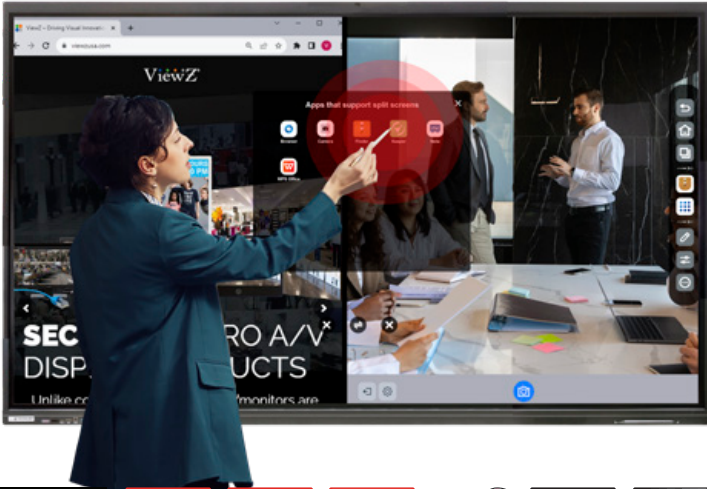

## INTERACTIVE LARGE 4K MONITOR

### VZ-98IBX-T ADVANTAGES

- 97.52" 4K UHD LED Panel
- Supports 4K (3840X2160) Resolution, **Screen Sharing Software**
- Supports **Play Store** (Google), **Zoom Meeting** & **Microsoft Teams**
- Supports **Touch Screen** & **Conference System** (Built-in Camera, Mic)
- Supports OPS (Option)
- **20-Point Touch** Interactive Panel
- Wide Viewing Angle (IPS Panel), Universal Wall Mounting