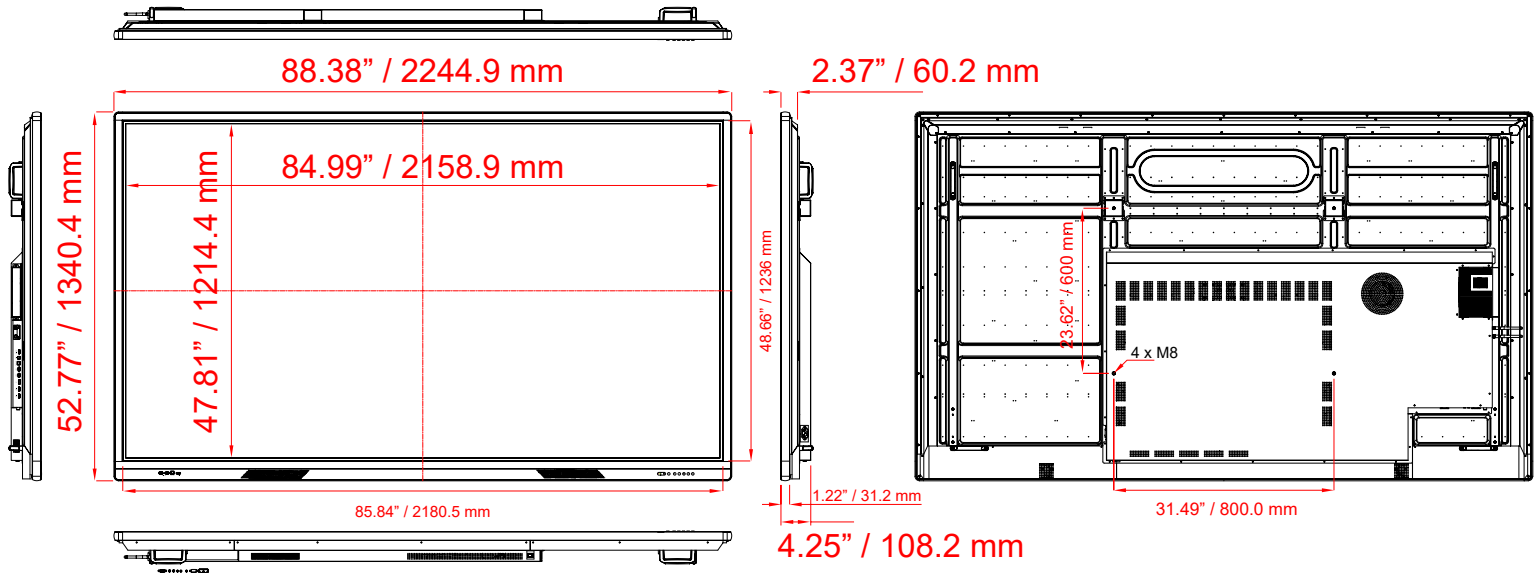

### VZ-98IBX-T ADVANTAGES

- 97.52" 4K UHD LED Panel
- Supports 4K (3840X2160) Resolution, **Screen Sharing Software**
- Supports **Play Store** (Google), **Zoom Meeting** & **Microsoft Teams**
- Supports **Touch Screen** & **Conference System** (Built-in Camera, Mic)
- Supports OPS (Option)
- **20-Point Touch** Interactive Panel
- Wide Viewing Angle (IPS Panel), Universal Wall Mounting

MODEL #		VZ-98IBX-T
<b>FEATURES</b>		
Screen Size	97.52"	
Max. Resolution	3840 x 2160 @60Hz	
Pixel Pitch	0.5622 mm x 0.5622 mm	
Brightness	450cd/m <sup>2</sup> (Typical)	
Contrast Ratio	1200:1	
Aspect Ratio	16 : 9	
Viewing Angle (H/V)	178° / 178°	
Display Color	1.07G (10bit)	
Response Time	< 8 ms	
<b>INTERFACE</b>		
HDMI (2.0) In / Out	3 / 1	
DP In / VGA In	1 / 1	
RJ45 In / RS232 (DB 9) In	2 / 1	
USB Type-C In	2	
USB 3.0 (Type-A) In	4	
USB 2.0 (Type-A) In / USB 2.0 (Type-B) In	1 / 1	
Touch (USB 2.0, Type B)	1	
Earphone (Line Out)	1	
PC Audio In	1	
<b>CAMERA &amp; MIC</b>		
Camera Type	1 (2MP)	
Image Sensor	1 / 3"	
Focal Length	2.1 mm	
Microphone	6-Groups	
<b>SPECIAL FEATURES</b>		
Image Retention	YES	
Touch	Sensor Type	Non-contact infrared sensing technology
	Infrared Touch	20 Points
	Surface Protection	4mm - physical tempered Mohs level 7
	Glass Transmittance	> 88%
	Touch Depth	3±0.5mm
	Touch Accuracy	≤ 1 mm
	Input Mode	Opaque object (Finger, Pen, etc)
	Theoretical Hit	Same position 60 million times above
	Power Supply	USB (USB power supply)
	Supply Voltage	DC 5.0±5%
	Frame Material	Aluminum alloy frame, PCBA
	Light Resistance	Incandescent lamp (220V, 100W)
USB Media Player	Video Codec	MPEG1/2, MPEG4, DivX 3.11/4.12/5.x/5, XviD, H.263, H.264, MVC, AVS, WMV3, VC1, Motion JPEG, VP8/9, RV30/40
	Video Format	MPEG, AVI, MOV, MP4, MKV, RM, 3GP, FLV, WebM, ASP
	Image Format	JPEG, PNG, BMP
	Music Format	mp3, mp4, wma

### DIMENSION