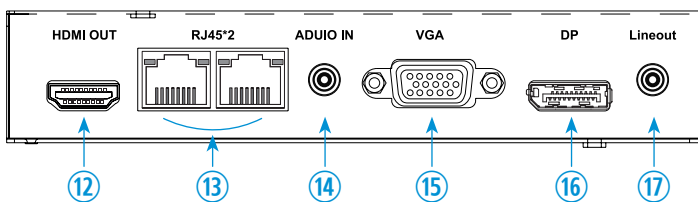

Accessories	Manual x1, Power Cable x1, Touch Pen x1, Remote Controller x1, Wall Mount x1
-------------	--

VZ-98IBX-T

INTERACTIVE LARGE 4K MONITOR

DIMENSION

INTERFACE

FRONT

1. USB IN (TYPE-C) x 1
2. HDMI IN x 1
3. Touch (USB 2.0 TYPE-B) x 1
4. USB 3.0 IN (TYPE-A) x 2
5. SPDIF x 1
6. RS232 IN x 1
7. USB 2.0 IN (TYPE-A) x 1
8. HDMI IN x 2
9. USB IN (TYPE-C) x 1
10. USB 2.0 IN (TYPE-B) x 1
11. USB 3.0 IN (TYPE-A) x 2
12. HDMI OUT x 1
13. RJ-45 IN 1 & 2
14. PC AUDIO IN x 1
15. VGA IN x 1
16. DP IN x 1
17. LINE OUT x 1
18. POWER ON/OFF
19. AC 100-240V IN