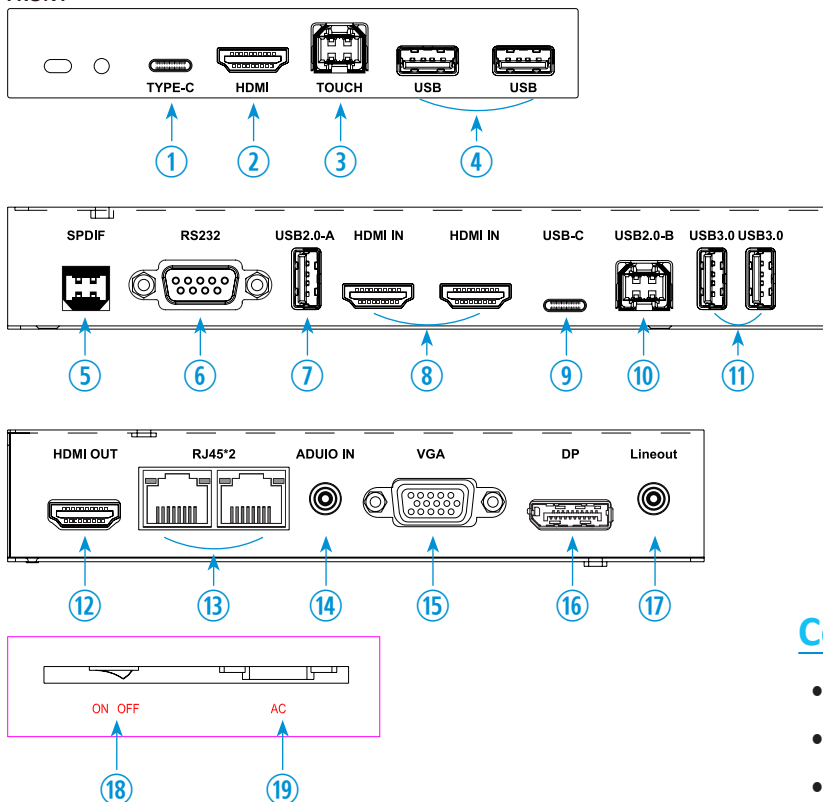

# VZ-98IBX-T

## INTERACTIVE LARGE 4K MONITOR

### DIMENSION

#### FRONT

1. USB IN (TYPE-C) x 1
2. HDMI IN x 1
3. Touch (USB 2.0 TYPE-B) x 1
4. USB 3.0 IN (TYPE-A) x 2
5. SPDIF x 1
6. RS232 IN x 1
7. USB 2.0 IN (TYPE-A) x 1
8. HDMI IN x 2
9. USB IN (TYPE-C) x 1
10. USB 2.0 IN (TYPE-B) x 1
11. USB 3.0 IN (TYPE-A) x 2
12. HDMI OUT x 1
13. RJ-45 IN 1 & 2
14. PC AUDIO IN x 1
15. VGA IN x 1
16. DP IN x 1
17. LINE OUT x 1
18. POWER ON/OFF
19. AC 100-240V IN