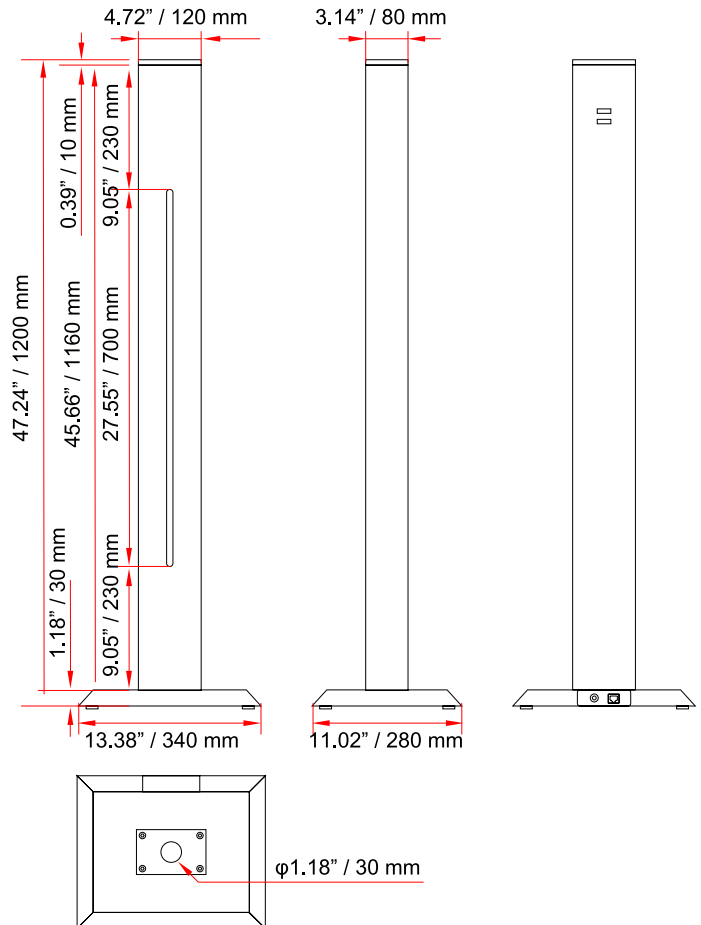

VZ-7TIM-FS ADVANTAGES

- Designed specifically for VZ-7TIM-S
- 1 Year Warranty

DIMENSION

| MODEL # | VZ-7TIM-FS |
|--|--|
| FEATURES | |
| Net Weight | 18.73 lbs (8.5 Kg) |
| Net Weight (Base) | 6.61 lbs (3 Kg) |
| Outline Dimension (W x H x D) - Pole | 4.72x46.06x3.14\" / 120 x 1170 x 80 mm |
| Outline Dimension (W x H x D) - Base | 13.38x1.18x11.02\" / 340 x 30 x 280 mm |
| INTERFACE | |
| USB | 2 |
| DC 12V | 1 |
| Ethernet 10/100 (RJ-45) | 1 |