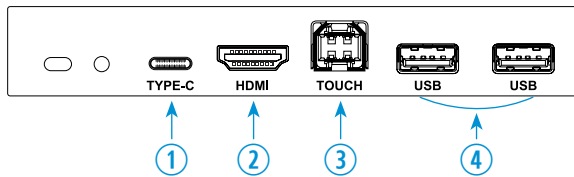

VZ-75IBX-T

INTERACTIVE LARGE 4K MONITOR

DIMENSION

INTERFACE

FRONT

SIDE

BOTTOM

1. USB IN (TYPE-C) x 1
2. HDMI IN x 1
3. Touch (USB 2.0 TYPE-B) x 1
4. USB 3.0 IN (TYPE-A) x 2
5. SPDIF x 1
6. RS232 IN x 1
7. USB 2.0 IN (TYPE-A) x 1
8. HDMI IN x 2
9. USB IN (TYPE-C) x 1
10. USB 2.0 IN (TYPE-B) x 1
11. USB 3.0 IN (TYPE-A) x 2
12. HDMI OUT x 1
13. RJ-45 IN 1 & 2
14. PC AUDIO IN x 1
15. VGA IN x 1
16. DP IN x 1
17. LINE OUT x 1
18. POWER ON/OFF
19. AC 100-240V IN