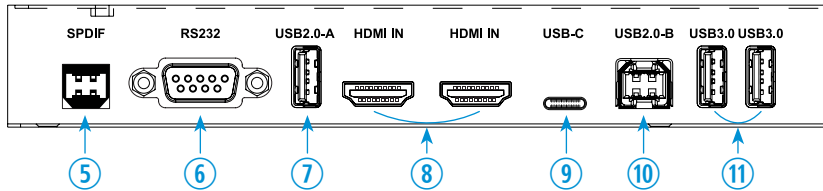

AUDIO		
Built in speaker	12W X 2	
REFRESH RATE		
HDMI (2.0) In	3840 x 2160 @ 60Hz	
DP In	3840 x 2160 @ 60Hz	
VGA In	1920 x 1080 @ 60Hz	
DIMENSIONS & WEIGHT		
Outline Dimension (W x H x D)	67.21 x 39.87 x 3.62"	
	1707.16 x 1012.73 x 92 mm	
Net Weight / Gross Weight	114.64 lbs (52.0 kg) / 145.5 lbs (66.0 kg)	
MOUNT		
VESA	600 mm x 400 mm (M8)	
ANDROID BOARD SPEC		
Android OS	Ver 11.0	
Processor - CPU / Core	A55 / 4 Cores	
Processor - GPU	G52 x 2	
Processor - Frequency	1.9 GHz	
RAM	4GB DDR4 / 32GB eMMC	
Chip Solution	Amlogic	
WiFi	2.4G / 5G	
Bluetooth	Ver 5.0	
OPS (OPTION)		
CPU	Intel® Core™ i7-8750H - 4 Core & 8 Threads 2.2 G Hz	
MEMORY	8GB DDR4 RAM 2400 / 2666M Hz	
Hard Disk	SSD 128G (256G / 512G Optional)	
OS	Windows 11	
HDMI Out	1	
DP Out	1	
USB 2.0 / USB 3.0 / USB (Type-C) In	2 / 4 / 1	
RJ-45 (Ethernet) In / Mic In / Line Out	1 / 1 / 1	
Power Supply	60W (12V - 19V, 4A)	
GENERAL		
Transmitter - IR Remote Control	YES	
Housing	Aluminium Allo Frame / Sheet Metal Back Cover	
Power	Electrical Ratings	AC 100-240V, 50/60Hz
	Consumption	≤ 350 W / ≤ 0.5 W (Standby)
Operating Temperature	32 ~ 104°F / 0 ~ 40°C	
Storage Temperature	-4 ~ 140°F / -20 ~ 60°C	
Operating Humidity	10 ~ 90% RH	
Regulations	FCC(A), CE, NDA A, RoHS	
Language (OSD)	English	
Accessories	Manual x1, Power Cable x1, Touch Pen x1, Remote Controller x1, Wall Mount x1	

VZ-75IBX-T

INTERACTIVE LARGE 4K MONITOR

DIMENSION

INTERFACE

FRONT

SIDE

BOTTOM

1. USB IN (TYPE-C) x 1
2. HDMI IN x 1
3. Touch (USB 2.0 TYPE-B) x 1
4. USB 3.0 IN (TYPE-A) x 2
5. SPDIF x 1
6. RS232 IN x 1
7. USB 2.0 IN (TYPE-A) x 1
8. HDMI IN x 2
9. USB IN (TYPE-C) x 1
10. USB 2.0 IN (TYPE-B) x 1
11. USB 3.0 IN (TYPE-A) x 2
12. HDMI OUT x 1
13. RJ-45 IN 1 & 2
14. PC AUDIO IN x 1
15. VGA IN x 1
16. DP IN x 1
17. LINE OUT x 1
18. POWER ON/OFF
19. AC 100-240V IN