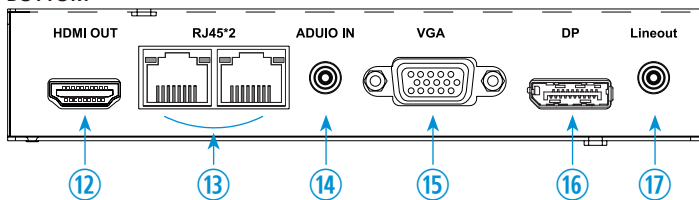

AUDIO		
Built in speaker	12W X 2	
REFRESH RATE		
HDMI (2.0) In	3840 x 2160 @ 60Hz	
DP In	3840 x 2160 @ 60Hz	
VGA In	1920 x 1080 @ 60Hz	
DIMENSIONS & WEIGHT		
Outline Dimension (W x H x D)	67.21 x 39.87 x 3.62"	
	1707.16 x 1012.73 x 92 mm	
Net Weight / Gross Weight	114.64 lbs (52.0 kg) / 145.5 lbs (66.0 kg)	
MOUNT		
VESA	600 mm x 400 mm (M8)	
ANDROID BOARD SPEC		
Android OS	Ver 11.0	
Processor - CPU / Core	A55 / 4 Cores	
Processor - GPU	G52 x 2	
Processor - Frequency	1.9 GHz	
RAM	4GB DDR4 / 32GB eMMC	
Chip Solution	Amlogic	
WiFi	2.4G / 5G	
Bluetooth	Ver 5.0	
OPS (OPTION)		
CPU	Intel® Core™ i7-8750H - 4 Core & 8 Threads 2.2 G Hz	
MEMORY	8GB DDR4 RAM 2400 / 2666M Hz	
Hard Disk	SSD 128G (256G / 512G Optional)	
OS	Windows 11	
HDMI Out	1	
DP Out	1	
USB 2.0 / USB 3.0 / USB (Type-C) In	2 / 4 / 1	
RJ-45 (Ethernet) In / Mic In / Line Out	1 / 1 / 1	
Power Supply	60W (12V - 19V, 4A)	
GENERAL		
Transmitter - IR Remote Control	YES	
Housing	Aluminium Allo Frame / Sheet Metal Back Cover	
Power	Electrical Ratings	AC 100-240V, 50/60Hz
	Consumption	≤ 350 W / ≤ 0.5 W (Standby)
Operating Temperature	32 ~ 104°F / 0 ~ 40°C	
Storage Temperature	-4 ~ 140°F / -20 ~ 60°C	
Operating Humidity	10 ~ 90% RH	
Regulations	FCC(A), CE, NDA A, RoHS	
Language (OSD)	English	
Accessories	Manual x1, Power Cable x1, Touch Pen x1, Remote Controller x1, Wall Mount x1	

VZ-75IBX-T

INTERACTIVE LARGE 4K MONITOR

DIMENSION

INTERFACE

FRONT

SIDE

BOTTOM

1. USB IN (TYPE-C) x 1
2. HDMI IN x 1
3. Touch (USB 2.0 TYPE-B) x 1
4. USB 3.0 IN (TYPE-A) x 2
5. SPDIF x 1
6. RS232 IN x 1
7. USB 2.0 IN (TYPE-A) x 1
8. HDMI IN x 2
9. USB IN (TYPE-C) x 1
10. USB 2.0 IN (TYPE-B) x 1
11. USB 3.0 IN (TYPE-A) x 2
12. HDMI OUT x 1
13. RJ-45 IN 1 & 2
14. PC AUDIO IN x 1
15. VGA IN x 1
16. DP IN x 1
17. LINE OUT x 1
18. POWER ON/OFF
19. AC 100-240V IN