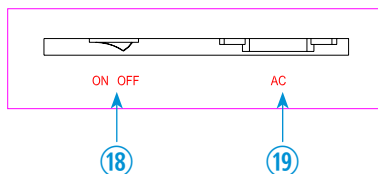

VZ-75IBX-T

INTERACTIVE LARGE 4K MONITOR

DIMENSION

INTERFACE

FRONT

SIDE

BOTTOM

1. USB IN (TYPE-C) x 1
2. HDMI IN x 1
3. Touch (USB 2.0 TYPE-B) x 1
4. USB 3.0 IN (TYPE-A) x 2
5. SPDIF x 1
6. RS232 IN x 1
7. USB 2.0 IN (TYPE-A) x 1
8. HDMI IN x 2
9. USB IN (TYPE-C) x 1
10. USB 2.0 IN (TYPE-B) x 1
11. USB 3.0 IN (TYPE-A) x 2
12. HDMI OUT x 1
13. RJ-45 IN 1 & 2
14. PC AUDIO IN x 1
15. VGA IN x 1
16. DP IN x 1
17. LINE OUT x 1
18. POWER ON/OFF
19. AC 100-240V IN