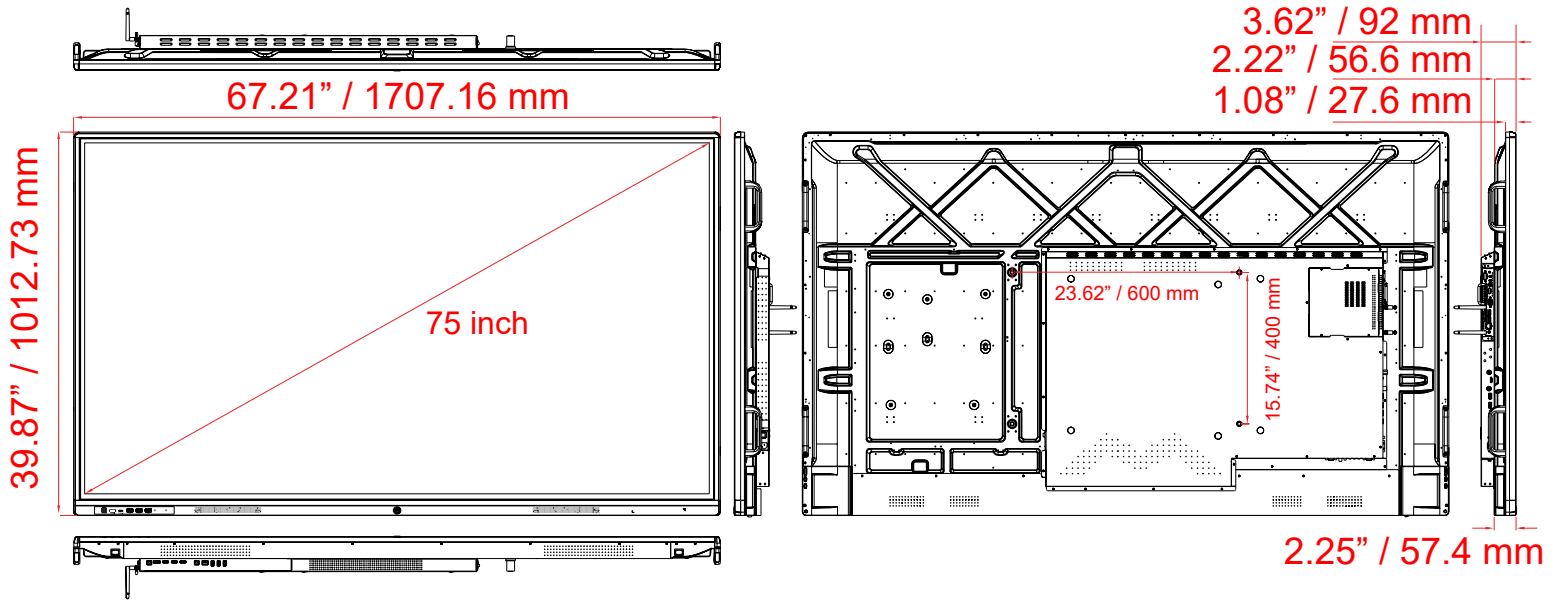

AUDIO		
Built in speaker	12W X 2	
REFRESH RATE		
HDMI (2.0) In	3840 x 2160 @ 60Hz	
DP In	3840 x 2160 @ 60Hz	
VGA In	1920 x 1080 @ 60Hz	
DIMENSIONS & WEIGHT		
Outline Dimension (W x H x D)	67.21 x 39.87 x 3.62"	
	1707.16 x 1012.73 x 92 mm	
Net Weight / Gross Weight	114.64 lbs (52.0 kg) / 145.5 lbs (66.0 kg)	
MOUNT		
VESA	600 mm x 400 mm (M8)	
ANDROID BOARD SPEC		
Android OS	Ver 11.0	
Processor - CPU / Core	A55 / 4 Cores	
Processor - GPU	G52 x 2	
Processor - Frequency	1.9 GHz	
RAM	4GB DDR4 / 32GB eMMC	
Chip Solution	Amlogic	
WiFi	2.4G / 5G	
Bluetooth	Ver 5.0	
OPS (OPTION)		
CPU	Intel® Core™ i7-8750H - 4 Core & 8 Threads 2.2 G Hz	
MEMORY	8GB DDR4 RAM 2400 / 2666M Hz	
Hard Disk	SSD 128G (256G / 512G Optional)	
OS	Windows 11	
HDMI Out	1	
DP Out	1	
USB 2.0 / USB 3.0 / USB (Type-C) In	2 / 4 / 1	
RJ-45 (Ethernet) In / Mic In / Line Out	1 / 1 / 1	
Power Supply	60W (12V - 19V, 4A)	
GENERAL		
Transmitter - IR Remote Control	YES	
Housing	Aluminium Allo Frame / Sheet Metal Back Cover	
Power	Electrical Ratings	AC 100-240V, 50/60Hz
	Consumption	≤ 350 W / ≤ 0.5 W (Standby)
Operating Temperature	32 ~ 104°F / 0 ~ 40°C	
Storage Temperature	-4 ~ 140°F / -20 ~ 60°C	
Operating Humidity	10 ~ 90% RH	
Regulations	FCC(A), CE, NDA A, RoHS	
Language (OSD)	English	
Accessories	Manual x1, Power Cable x1, Touch Pen x1, Remote Controller x1, Wall Mount x1	

VZ-75IBX-T

INTERACTIVE LARGE 4K MONITOR

DIMENSION

INTERFACE

FRONT

SIDE

BOTTOM

1. USB IN (TYPE-C) x 1
2. HDMI IN x 1
3. Touch (USB 2.0 TYPE-B) x 1
4. USB 3.0 IN (TYPE-A) x 2
5. SPDIF x 1
6. RS232 IN x 1
7. USB 2.0 IN (TYPE-A) x 1
8. HDMI IN x 2
9. USB IN (TYPE-C) x 1
10. USB 2.0 IN (TYPE-B) x 1
11. USB 3.0 IN (TYPE-A) x 2
12. HDMI OUT x 1
13. RJ-45 IN 1 & 2
14. PC AUDIO IN x 1
15. VGA IN x 1
16. DP IN x 1
17. LINE OUT x 1
18. POWER ON/OFF
19. AC 100-240V IN