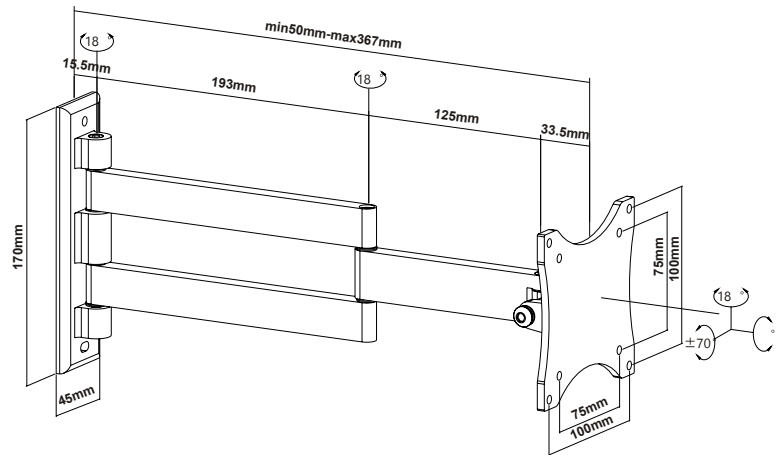

### VZ-AM01 ADVANTAGES

- Mounting head for 10" to 24" CCTV Monitors
- Load Capacity is 33 lbs / 15 kg
- 70° Tilt Up and 70° Tilt Down Adjustment along with 180° Pan Rotation For Achieving that Perfect Viewing Angle
- VESA Standard - 75x75 and 100x100

### DIMENSION

1.96" ~ 14.44" Adjustable Profile

+70° ~ -70° Tilt Adjustment  
VESA Compliant

180° Swivel Adjustment

MODEL #	VZ-AM01
<b>FEATURES</b>	
Total Weight Capacity	33 lbs / 15 kg
Display Range	10" ~ 24"
VESA Mount Adapter Width/Height	4.40" (112 mm) / 4.40" (112 mm)
Wall Mount Width/Height	1.77" (45 mm) / 6.69" (170 mm)
Depth (Profile)	1.96" ~ 14.44" / 50 ~ 367 mm
Net Weight / Gross Weight	1.90 lbs ( 0.86 kg) / 2.25 lbs ( 1.02 kg)
PAN Rotation (Swivel)	± 180°
Tilt Capability	+70° ~ -70°
Mounting Patterns Type	VESA
Mounting Patterns	75x75, 100x100