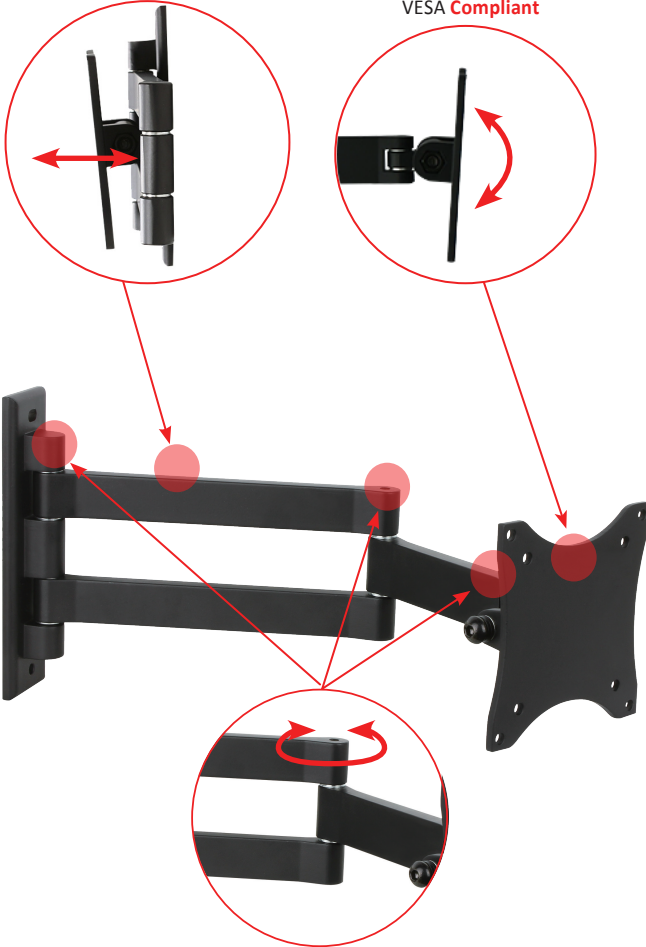

### VZ-AM01 ADVANTAGES

- Mounting head for 10" to 24" CCTV Monitors
- Load Capacity is 33 lbs / 15 kg
- 70° Tilt Up and 70° Tilt Down Adjustment along with 180° Pan Rotation For Achieving that Perfect Viewing Angle
- VESA Standard - 75x75 and 100x100

### DIMENSION

1.96" ~ 14.44" Adjustable Profile

+70° ~ -70° Tilt Adjustment  
VESA Compliant

180° Swivel Adjustment

MODEL #	VZ-AM01
<b>FEATURES</b>	
Total Weight Capacity	33 lbs / 15 kg
Display Range	10" ~ 24"
VESA Mount Adapter Width/Height	4.40" (112 mm) / 4.40" (112 mm)
Wall Mount Width/Height	1.77" (45 mm) / 6.69" (170 mm)
Depth (Profile)	1.96" ~ 14.44" / 50 ~ 367 mm
Net Weight / Gross Weight	1.90 lbs ( 0.86 kg) / 2.25 lbs ( 1.02 kg)
PAN Rotation (Swivel)	± 180°
Tilt Capability	+70° ~ -70°
Mounting Patterns Type	VESA
Mounting Patterns	75x75, 100x100